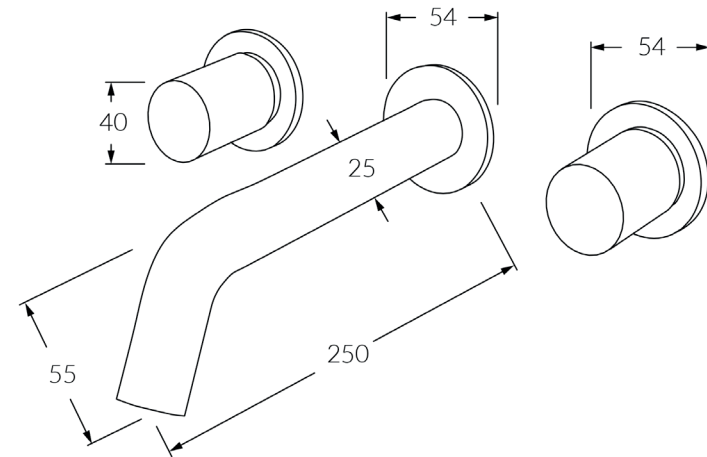

Circa Wall bath set 250mm

SUSSEX

Product code

RBS250

Product features

- Designed and manufactured in Australia
- All brass construction
- 1/2 turn ceramic disc spindles
- Retro fitable
- Customisable
- Available in a range of high quality, durable finishes inc. LUXPVD®
- Minimal, refined design to complement any contemporary space
- Matching tapware and showers

Warranty

15 Year overall warranty.
Refer to Warranty sheet for specific information.

Pressure rating

300 - 500kPa

Temperature rating

1 - 65°C

BATHROOM COLLECTIVE

Phone Number: (02) 9011-5711