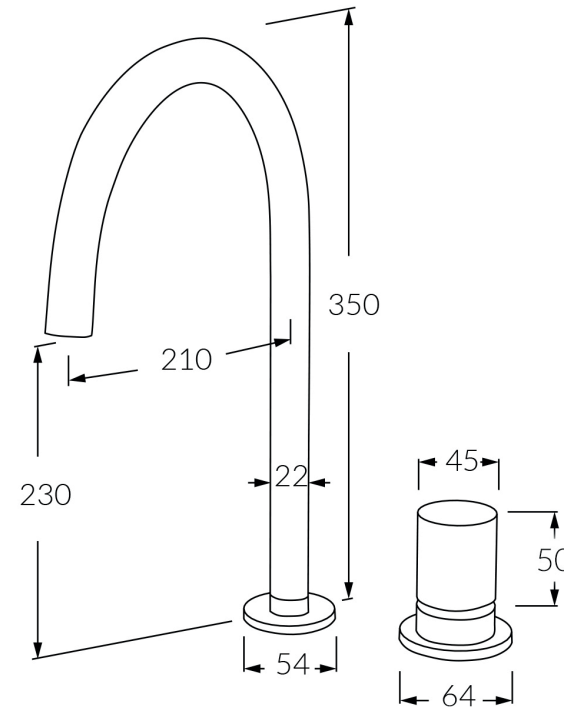

Circa
Basin sink hob mixer set

SUSSEX

BATHROOM COLLECTIVE

Phone Number: (02) 9011-5711

Product code

RBSHMS

Product features

- Designed and manufactured in Australia
- All brass construction
- Swivel outlet
- 35mm ceramic disc cartridge
- Available in a range of high quality, durable finishes inc. LUXPVD®
- Minimal, refined design to complement any contemporary space
- Matching tapware and showers