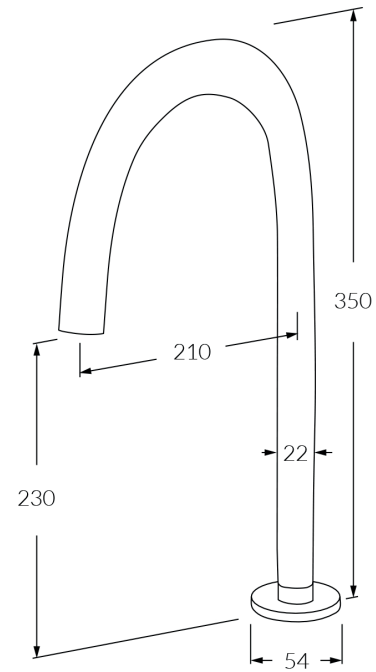

Circa Basin sink high outlet

SUSSEX

Product code

RBSHO

Product features

- Designed and manufactured in Australia
- All brass construction
- Swivel outlet
- Retro fitable
- Customisable
- Available in a range of high quality, durable finishes inc. LUXPVD®
- Minimal, refined design to complement any contemporary space
- Matching tapware and showers

Warranty

15 Year overall warranty.
Refer to Warranty sheet for specific information.

Pressure rating

300 - 500kPa

Temperature rating

1 - 65°C

WELS rating

5 star - 5lt/min

BATHROOM COLLECTIVE

Phone Number: (02) 9011-5711

While we aim to ensure the specifications shown are correct at time of printing, Sussex Taps reserves the right to make modifications without prior notice. Always use the physical product for accurate measurements. Dimensions are subject to change without notice. All measurements are shown in millimetres.