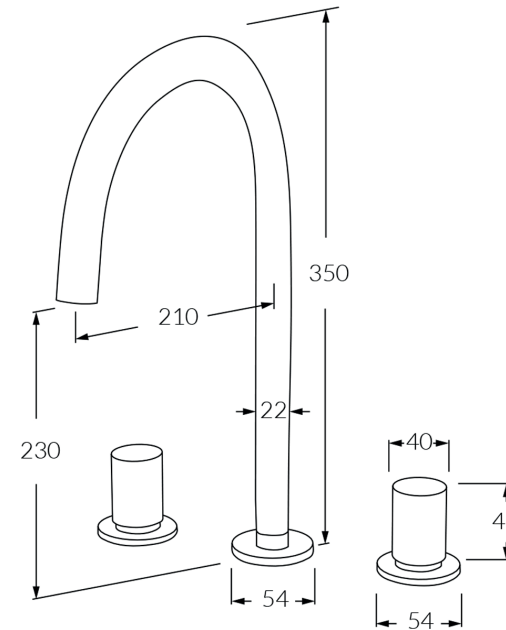

Circa Basin sink high set

SUSSEX

BATHROOM COLLECTIVE

Phone Number: (02) 9011-5711

Product code

RBSHS

Product features

- Designed and manufactured in Australia
- All brass construction
- 1/2 turn ceramic disc spindles
- Swivel outlet
- Retro fitable
- Available in a range of high quality, durable finishes inc. LUXPVD®
- Minimal, refined design to complement any contemporary space
- Matching tapware and showers

Warranty

15 Year overall warranty.
Refer to Warranty sheet for specific information.

Pressure rating

300 - 500kPa

Temperature rating

1 - 65°C

WELS rating

5 star - 5lt/min

While we aim to ensure the specifications shown are correct at time of printing, Sussex Taps reserves the right to make modifications without prior notice. Always use the physical product for accurate measurements. Dimensions are subject to change without notice. All measurements are shown in millimetres.

Copyright © Sussex Taps