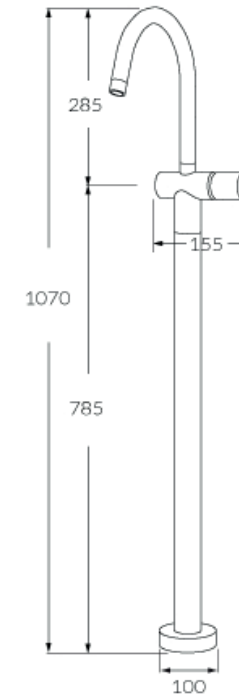

Circa Floormount mixer

SUSSEX

Product code

RFMCT

Product features

- Designed and manufactured in Australia
- All brass construction
- Swivel outlet
- 35mm ceramic disc cartridge
- Sussex floormount fixing valve
- Available in a range of high quality, durable finishes inc. LUXPVD®
- Minimal, refined design to complement any contemporary space
- Matching tapware and showers