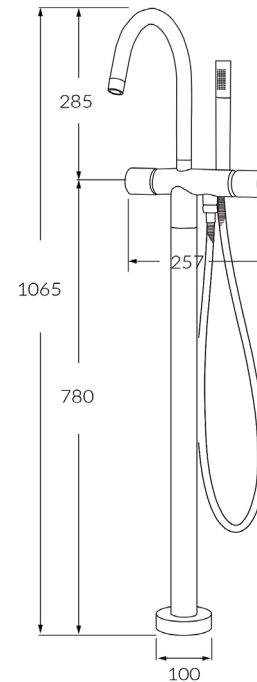

Circa Floormount mixer with hand shower

SUSSEX

Product code

RFMHT

Product features

- Designed and manufactured in Australia
- All brass construction
- Swivel outlet
- 35mm ceramic disc cartridge
- Sussex floormount fixing valve
- Available in a range of high quality, durable finishes inc. LUXPVD®
- Minimal, refined design to complement any contemporary space
- Matching tapware and showers

BATHROOM COLLECTIVE

Phone Number: (02) 9011-5711

AS/NZS 3718:2005
LIC. 20081

While we aim to ensure the specifications shown are correct at time of printing, Sussex Taps reserves the right to make modifications without prior notice. Always use the physical product for accurate measurements. Dimensions are subject to change without notice. All measurements are shown in millimetres.