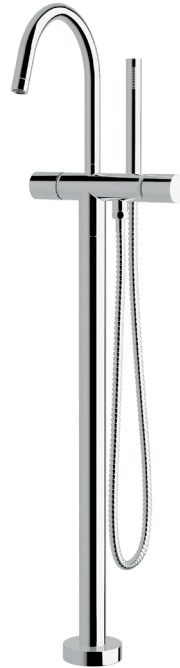

Circa Floormount mixer with hand shower

SUSSEX

Product code

RFMHT

Product features

- Designed and manufactured in Australia
- All brass construction
- Swivel outlet
- 35mm ceramic disc cartridge
- Sussex floormount fixing valve
- Available in a range of high quality, durable finishes inc. LUXPVD®
- Minimal, refined design to complement any contemporary space
- Matching tapware and showers

BATHROOM COLLECTIVE

Phone Number: (02) 9011-5711

AS/NZS 3718:2005
LIC. 20081

While we aim to ensure the specifications shown are correct at time of printing, Sussex Taps reserves the right to make modifications without prior notice. Always use the physical product for accurate measurements. Dimensions are subject to change without notice. All measurements are shown in millimetres.