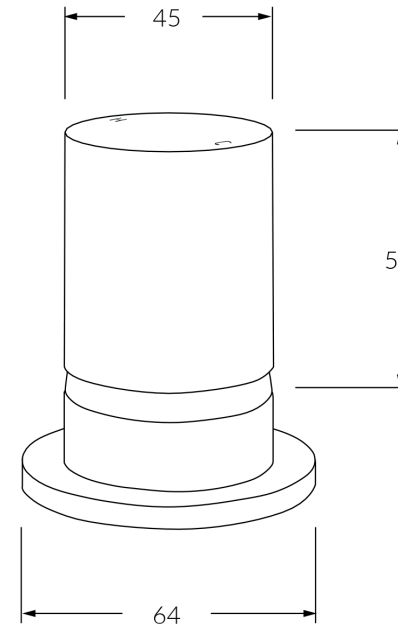

Circa Hob mixer

SUSSEX

Product code

RHM

Product features

- Designed and manufactured in Australia
- All brass construction
- 35mm ceramic disc cartridge
- Available in a range of high quality, durable finishes inc. LUXPVD®
- Minimal, refined design to complement any contemporary space
- Matching tapware and showers