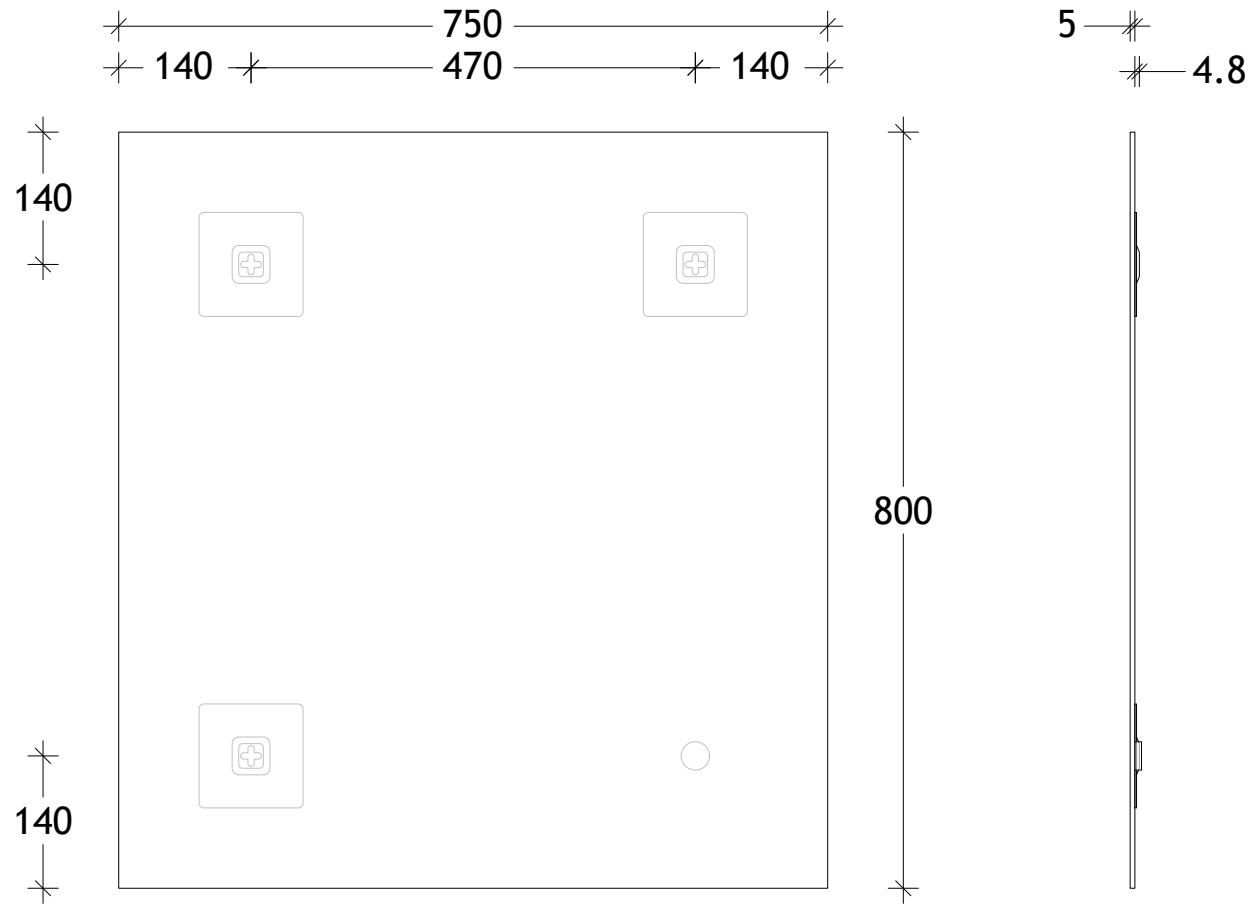

*BRACKET LOCATION MAY VARY +/- 5MM
DO NOT PRE DRILL MOUNTING HOLES BEFORE MIRROR IS ON SITE.
MEASURE EXACT MOUNTING LOCATIONS FROM YOUR MIRROR.

NAME:	POLISHED EDGE SMPE7580
SIZE:	750 x 800
WK/WH:	WALL HUNG
CONFIGURATION:	MIRROR