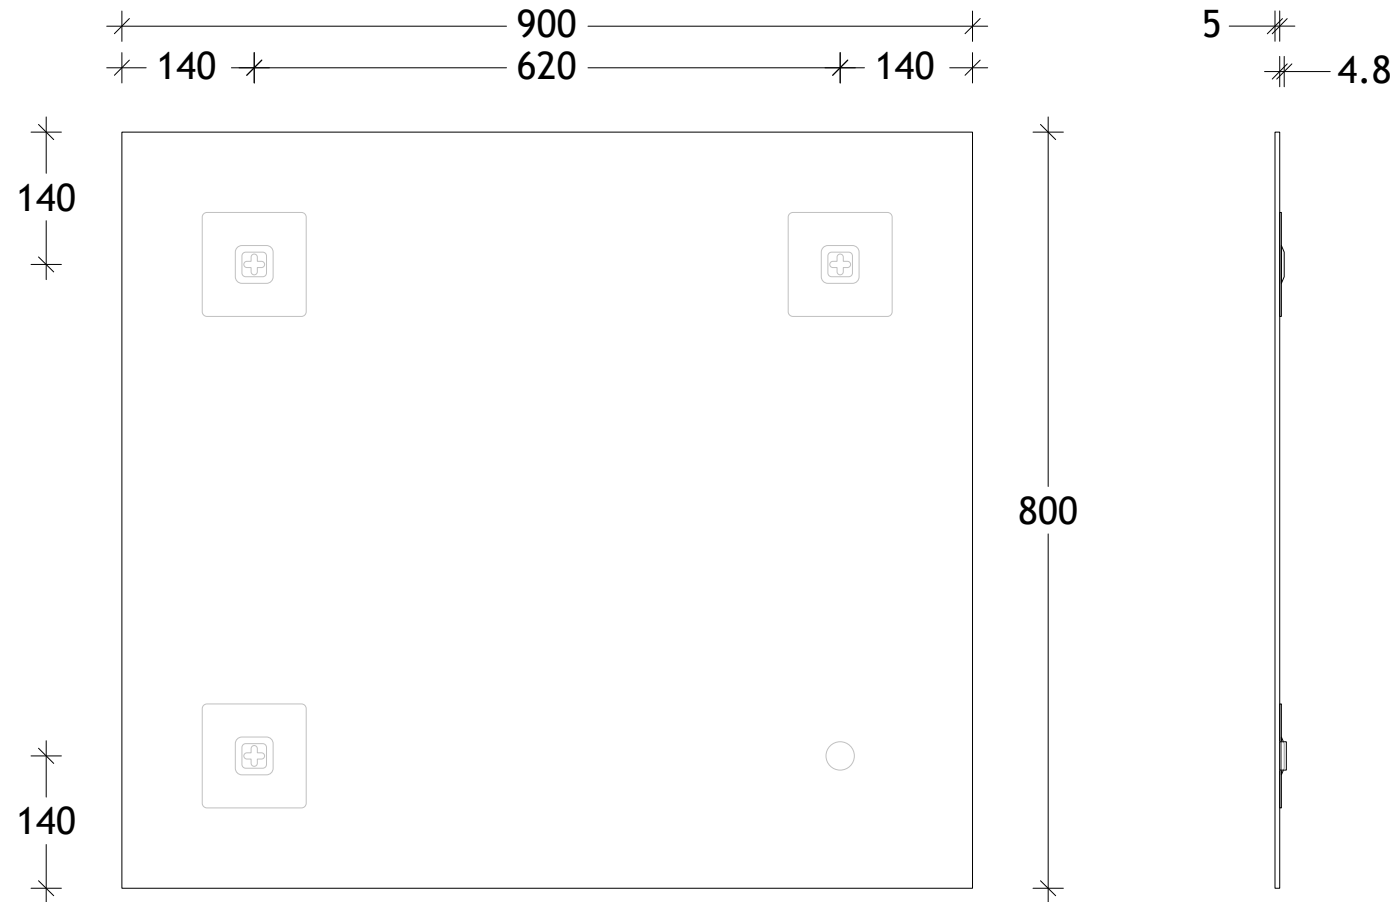

*BRACKET LOCATION MAY VARY +/- 5MM
DO NOT PRE DRILL MOUNTING HOLES BEFORE MIRROR IS ON SITE.
MEASURE EXACT MOUNTING LOCATIONS FROM YOUR MIRROR.

NAME:	POLISHED EDGE SMPE9080
SIZE:	900 x 800
WK/WH:	WALL HUNG
CONFIGURATION:	MIRROR