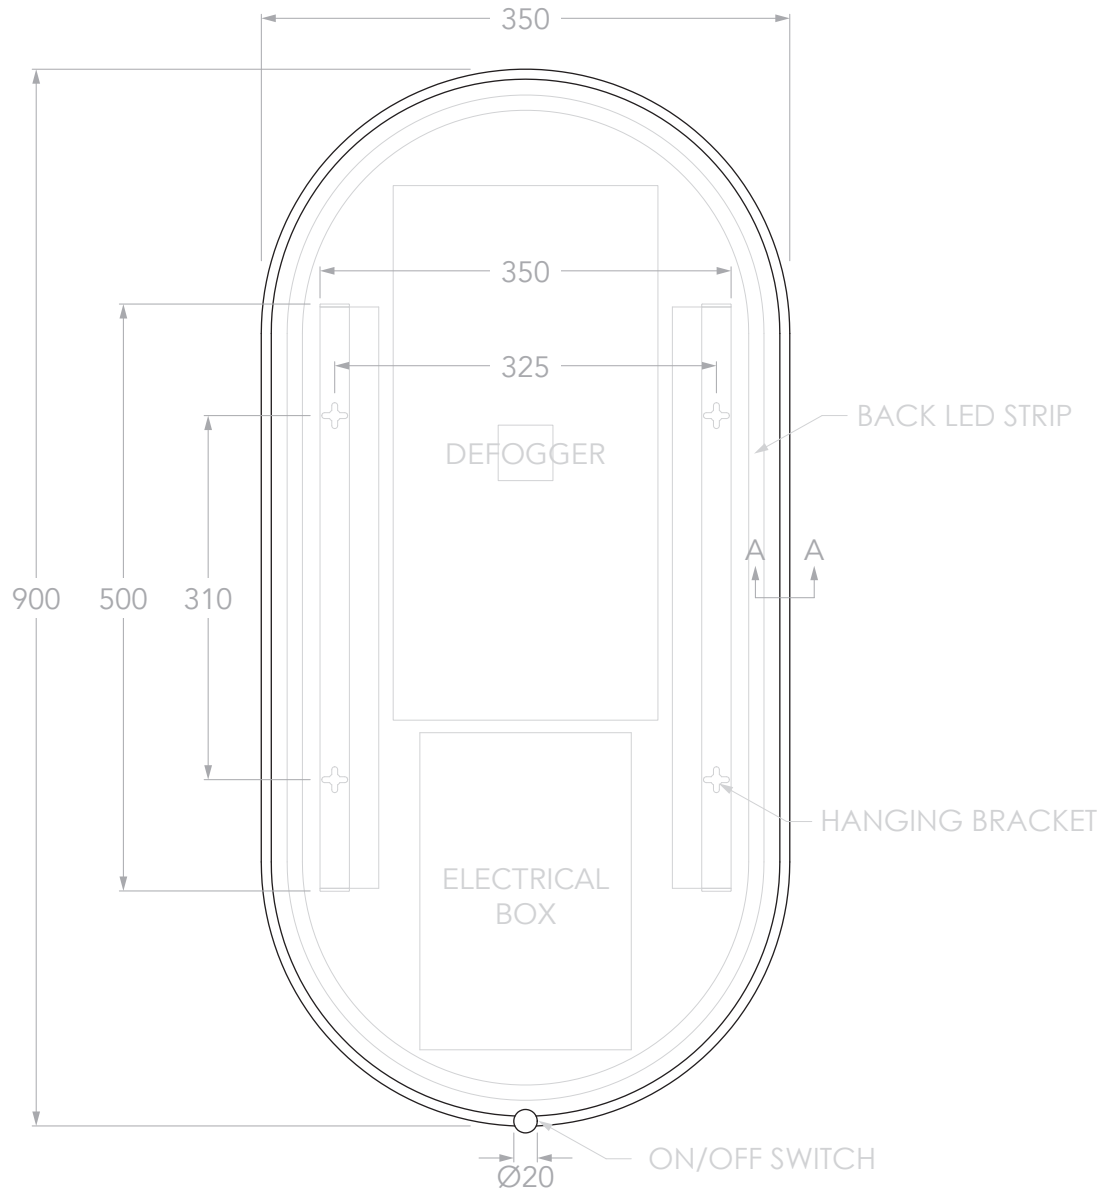

LED: 2216 / 12V / 240PCS / M / 6000K  
 LED LENGTH: 2.3 LM: 2300  
 BACKLIT: 2835 / 12V / 120PCS / 9.6W / M / 3000K  
 LED LENGTH: 2.1 LM:2100  
 SAA IP44

## BATHROOM COLLECTIVE

Phone Number: (02) 9011-5711

PRODUCT:	SERA PILL LED MIRROR
SIZE:	350W x 900H x 54.5D
CODE:	SMSEP9045*
VERSION: 01	DATE: 06/11/2023

STYLE:	LED MIRROR
MATERIAL:	ALUMINIUM FRAME
FINISH*:	MATTE BLACK (SMSEP9045BK) MATTE WHITE (SMSEP9045WH) BRUSHED BRASS (SMSEP9045BB)

NOTES:	DIMENSIONS ARE NOMINAL. DO NOT DRILL OR ROUGH IN UNTIL YOU HAVE RECEIVED AND MEASURED YOUR PRODUCT. ALL DIMENSIONS ARE IN MILLIMETRES. DO NOT MEASURE FROM DRAWING. ELECTRICAL ROUGH IN REQUIRED. ALL ELECTRICAL WORK TO BE CARRIED OUT BY A LICENCED ELECTRICIAN. MIRROR COMES WITH SAA PLUG INSTALLED.
--------	---