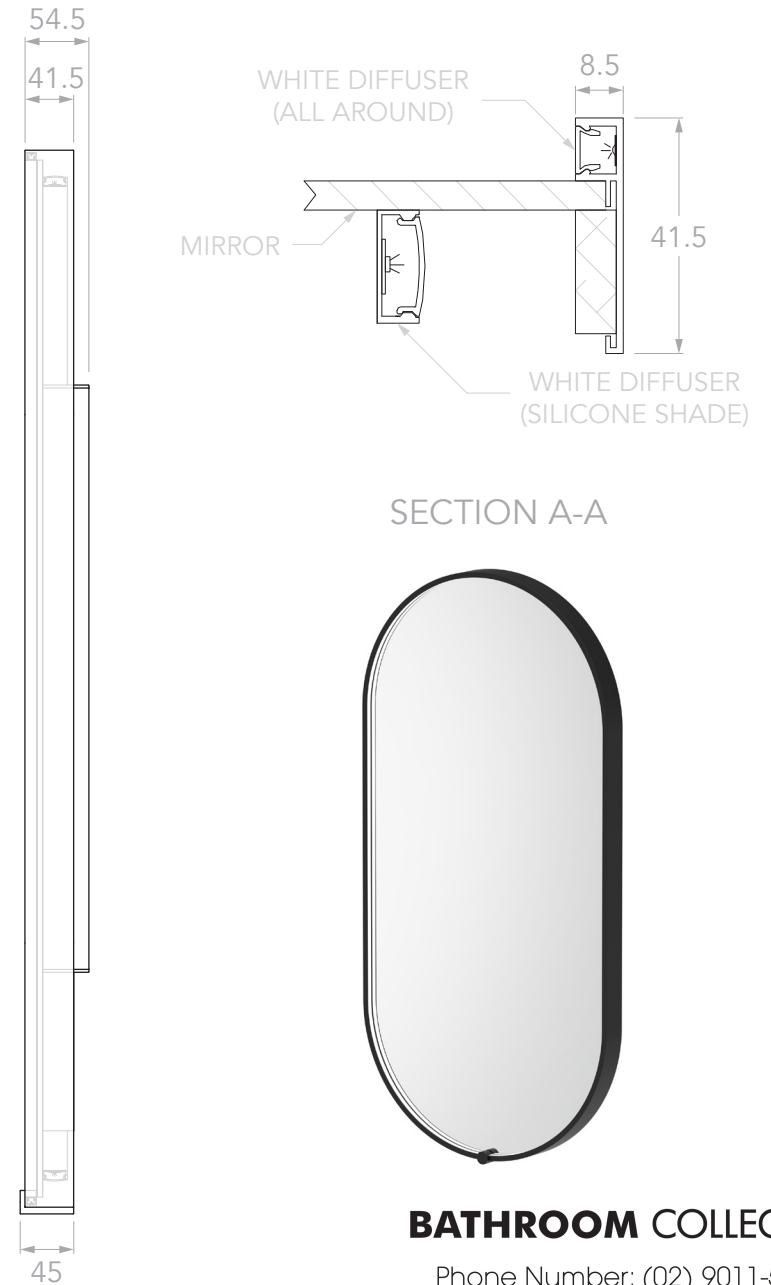

LED: 2216 / 12V / 240PCS / M / 6000K  
 LED LENGTH: 2.3 LM: 2300  
 BACKLIT: 2835 / 12V / 120PCS / 9.6W / M / 3000K  
 LED LENGTH: 2.1 LM:2100  
 SAA IP44

## BATHROOM COLLECTIVE

Phone Number: (02) 9011-5711

PRODUCT:	SERA PILL LED MIRROR
SIZE:	350W x 900H x 54.5D
CODE:	SMSEP9045*
VERSION: 01	DATE: 06/11/2023

STYLE:	LED MIRROR
MATERIAL:	ALUMINIUM FRAME
FINISH*:	MATTE BLACK (SMSEP9045BK) MATTE WHITE (SMSEP9045WH) BRUSHED BRASS (SMSEP9045BB)

NOTES:	DIMENSIONS ARE NOMINAL. DO NOT DRILL OR ROUGH IN UNTIL YOU HAVE RECEIVED AND MEASURED YOUR PRODUCT. ALL DIMENSIONS ARE IN MILLIMETRES. DO NOT MEASURE FROM DRAWING. ELECTRICAL ROUGH IN REQUIRED. ALL ELECTRICAL WORK TO BE CARRIED OUT BY A LICENCED ELECTRICIAN. MIRROR COMES WITH SAA PLUG INSTALLED.
--------	---