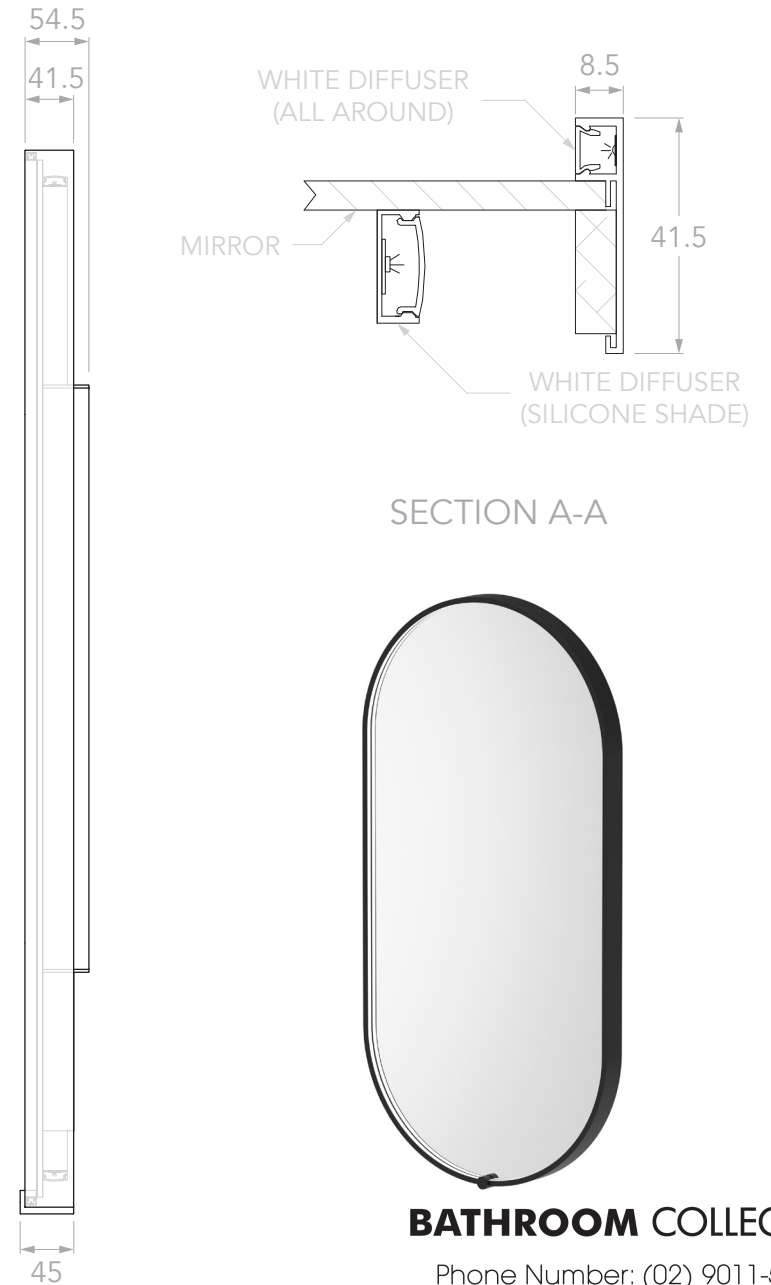

LED: 2216 / 12V / 240PCS / M / 6000K  
 LED LENGTH: 2.3 LM: 2300  
 BACKLIT: 2835 / 12V / 120PCS / 9.6W / M / 3000K  
 LED LENGTH: 2.1 LM:2100  
 SAA IP44

**BATHROOM COLLECTIVE**

Phone Number: (02) 9011-5711

<b>PRODUCT:</b>	SERA PILL LED MIRROR	<b>STYLE:</b>	LED MIRROR	<b>NOTES:</b> DIMENSIONS ARE NOMINAL. DO NOT DRILL OR ROUGH IN UNTIL YOU HAVE RECEIVED AND MEASURED YOUR PRODUCT. ALL DIMENSIONS ARE IN MILLIMETRES. DO NOT MEASURE FROM DRAWING. ELECTRICAL ROUGH IN REQUIRED. ALL ELECTRICAL WORK TO BE CARRIED OUT BY A LICENCED ELECTRICIAN. MIRROR COMES WITH SAA PLUG INSTALLED.
<b>SIZE:</b>	350W x 900H x 54.5D	<b>MATERIAL:</b>	ALUMINIUM FRAME	
<b>CODE:</b>	SMSEP9045*	<b>FINISH*:</b>	MATTE BLACK (SMSEP9045BK) MATTE WHITE (SMSEP9045WH) BRUSHED BRASS (SMSEP9045BB)	
<b>VERSION:</b> 01	DATE: 06/11/2023			