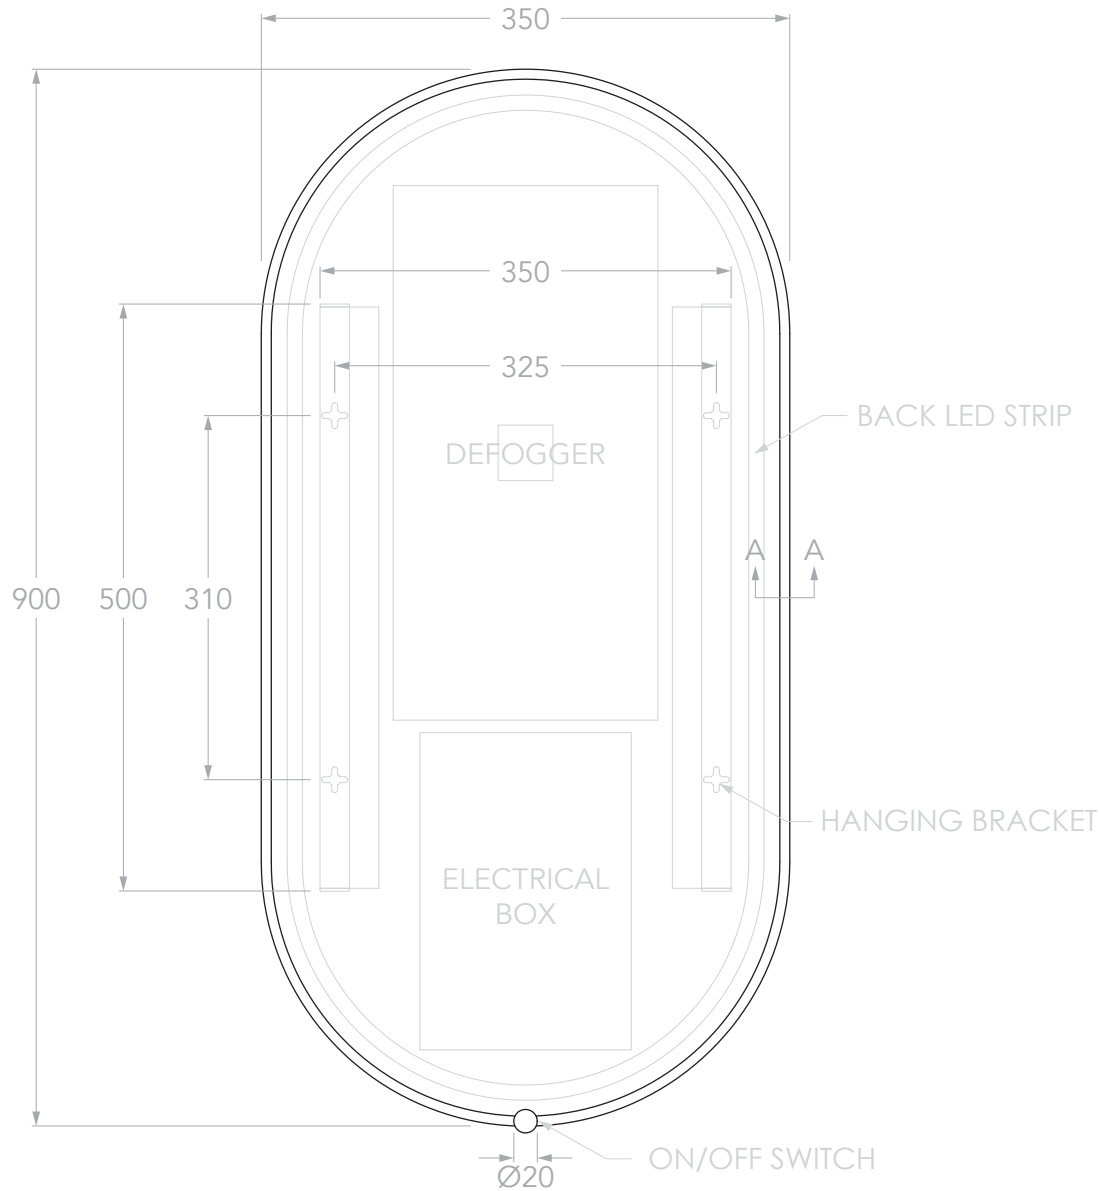

LED: 2216 / 12V / 240PCS / M / 6000K  
 LED LENGTH: 2.3 LM: 2300  
 BACKLIT: 2835 / 12V / 120PCS / 9.6W / M / 3000K  
 LED LENGTH: 2.1 LM:2100  
 SAA IP44

**BATHROOM COLLECTIVE**

Phone Number: (02) 9011-5711

<b>PRODUCT:</b>	SERA PILL LED MIRROR	<b>STYLE:</b>	LED MIRROR	<b>NOTES:</b> DIMENSIONS ARE NOMINAL. DO NOT DRILL OR ROUGH IN UNTIL YOU HAVE RECEIVED AND MEASURED YOUR PRODUCT. ALL DIMENSIONS ARE IN MILLIMETRES. DO NOT MEASURE FROM DRAWING. ELECTRICAL ROUGH IN REQUIRED. ALL ELECTRICAL WORK TO BE CARRIED OUT BY A LICENCED ELECTRICIAN. MIRROR COMES WITH SAA PLUG INSTALLED.
<b>SIZE:</b>	350W x 900H x 54.5D	<b>MATERIAL:</b>	ALUMINIUM FRAME	
<b>CODE:</b>	SMSEP9045*	<b>FINISH*:</b>	MATTE BLACK (SMSEP9045BK) MATTE WHITE (SMSEP9045WH) BRUSHED BRASS (SMSEP9045BB)	
<b>VERSION:</b> 01	DATE: 06/11/2023			