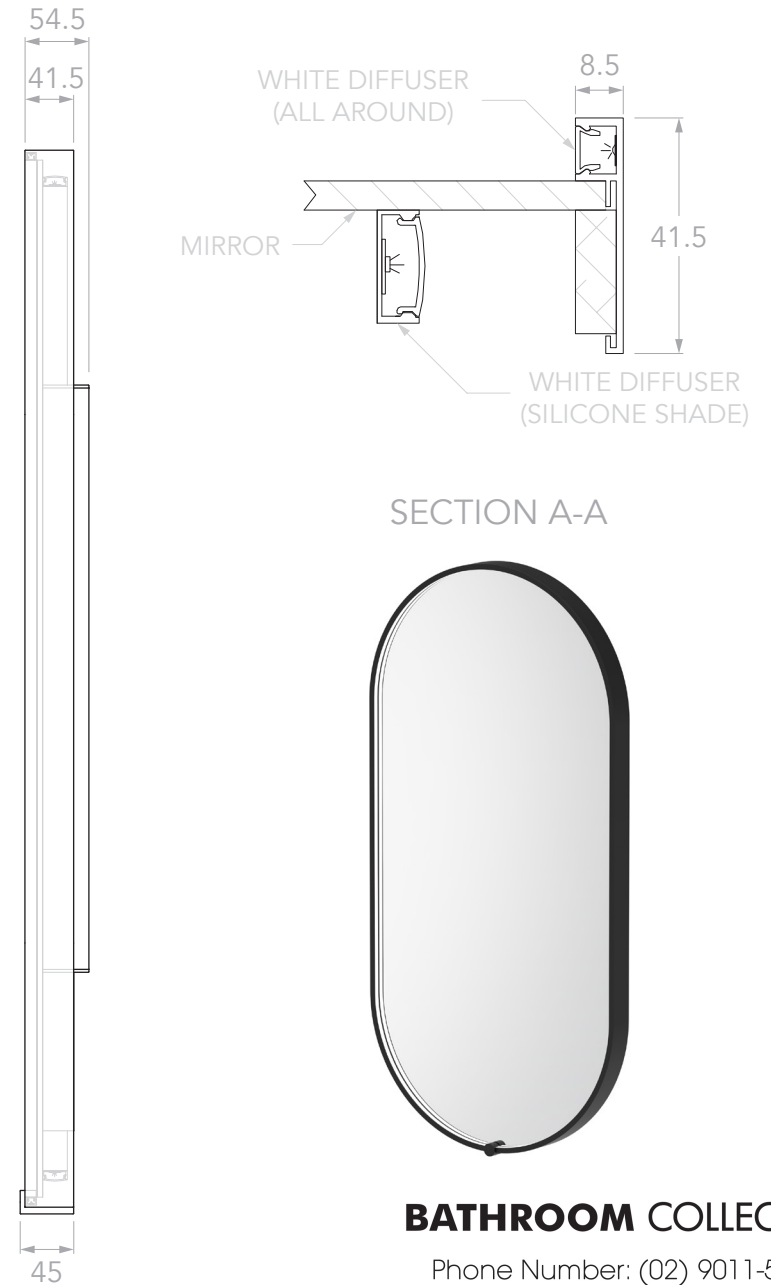

LED: 2216 / 12V / 240PCS / M / 6000K
 LED LENGTH: 2.3 LM: 2300
 BACKLIT: 2835 / 12V / 120PCS / 9.6W / M / 3000K
 LED LENGTH: 2.1 LM:2100
 SAA IP44

BATHROOM COLLECTIVE

Phone Number: (02) 9011-5711

PRODUCT:	SERA PILL LED MIRROR	STYLE:	LED MIRROR
SIZE:	350W x 900H x 54.5D	MATERIAL:	ALUMINIUM FRAME
CODE:	SMSEP9045*	FINISH*:	MATTE BLACK (SMSEP9045BK) MATTE WHITE (SMSEP9045WH) BRUSHED BRASS (SMSEP9045BB)
VERSION: 01	DATE: 06/11/2023		

NOTES:
 DIMENSIONS ARE NOMINAL. DO NOT DRILL OR ROUGH IN UNTIL YOU HAVE RECEIVED AND MEASURED YOUR PRODUCT.
 ALL DIMENSIONS ARE IN MILLIMETRES. DO NOT MEASURE FROM DRAWING.
 ELECTRICAL ROUGH IN REQUIRED. ALL ELECTRICAL WORK TO BE CARRIED OUT BY A LICENCED ELECTRICIAN.
 MIRROR COMES WITH SAA PLUG INSTALLED.