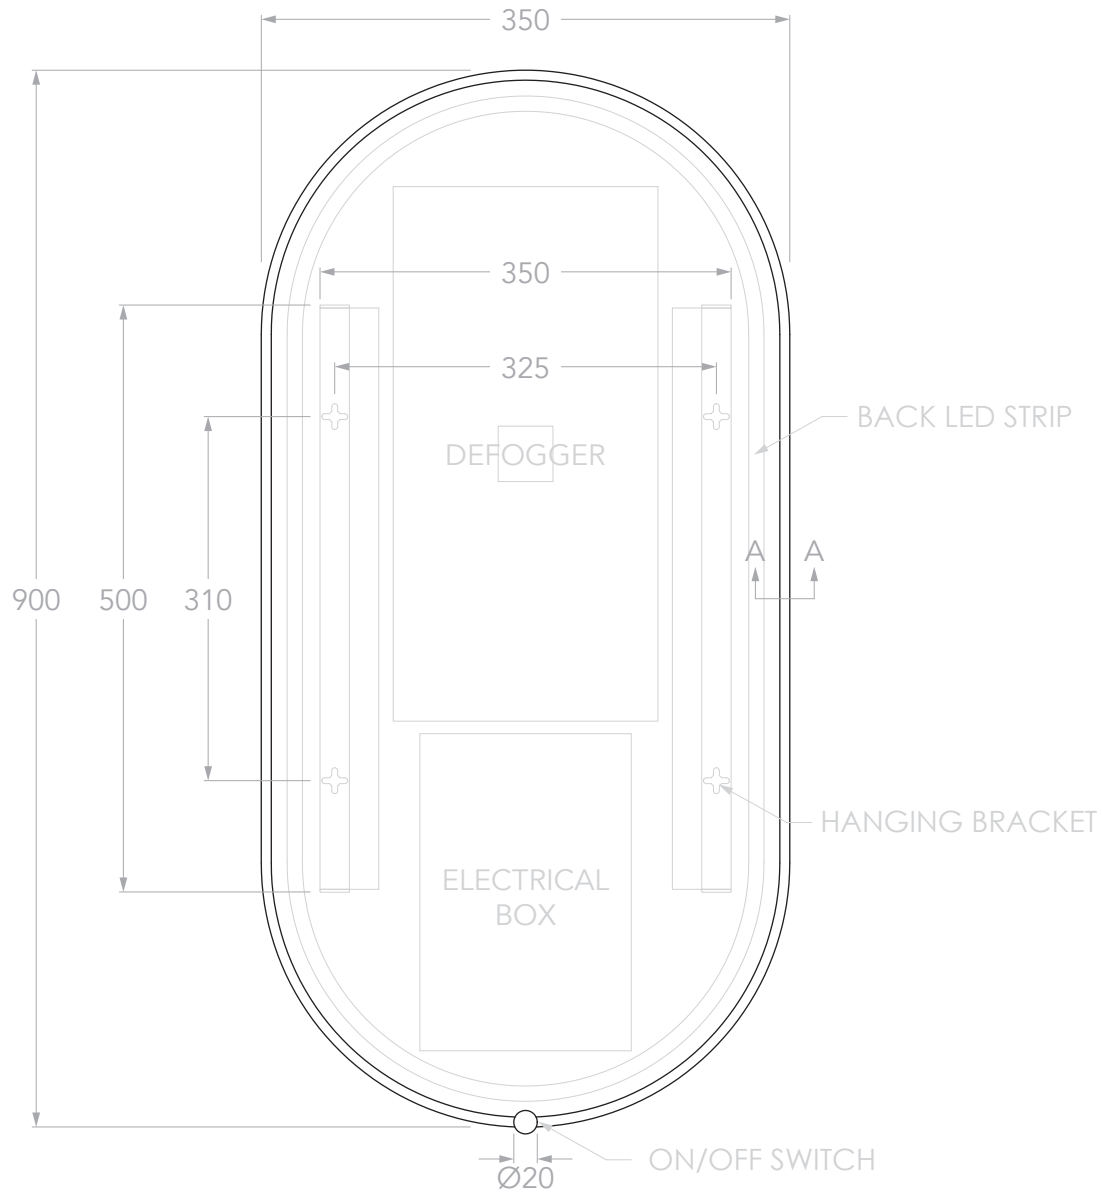

LED: 2216 / 12V / 240PCS / M / 6000K
 LED LENGTH: 2.3 LM: 2300
 BACKLIT: 2835 / 12V / 120PCS / 9.6W / M / 3000K
 LED LENGTH: 2.1 LM:2100
 SAA IP44

BATHROOM COLLECTIVE

Phone Number: (02) 9011-5711

PRODUCT:	SERA PILL LED MIRROR	STYLE:	LED MIRROR
SIZE:	350W x 900H x 54.5D	MATERIAL:	ALUMINIUM FRAME
CODE:	SMSEP9045*	FINISH*:	MATTE BLACK (SMSEP9045BK) MATTE WHITE (SMSEP9045WH) BRUSHED BRASS (SMSEP9045BB)
VERSION: 01	DATE: 06/11/2023		

NOTES:
 DIMENSIONS ARE NOMINAL. DO NOT DRILL OR ROUGH IN UNTIL YOU HAVE RECEIVED AND MEASURED YOUR PRODUCT.
 ALL DIMENSIONS ARE IN MILLIMETRES. DO NOT MEASURE FROM DRAWING.
 ELECTRICAL ROUGH IN REQUIRED. ALL ELECTRICAL WORK TO BE CARRIED OUT BY A LICENCED ELECTRICIAN.
 MIRROR COMES WITH SAA PLUG INSTALLED.