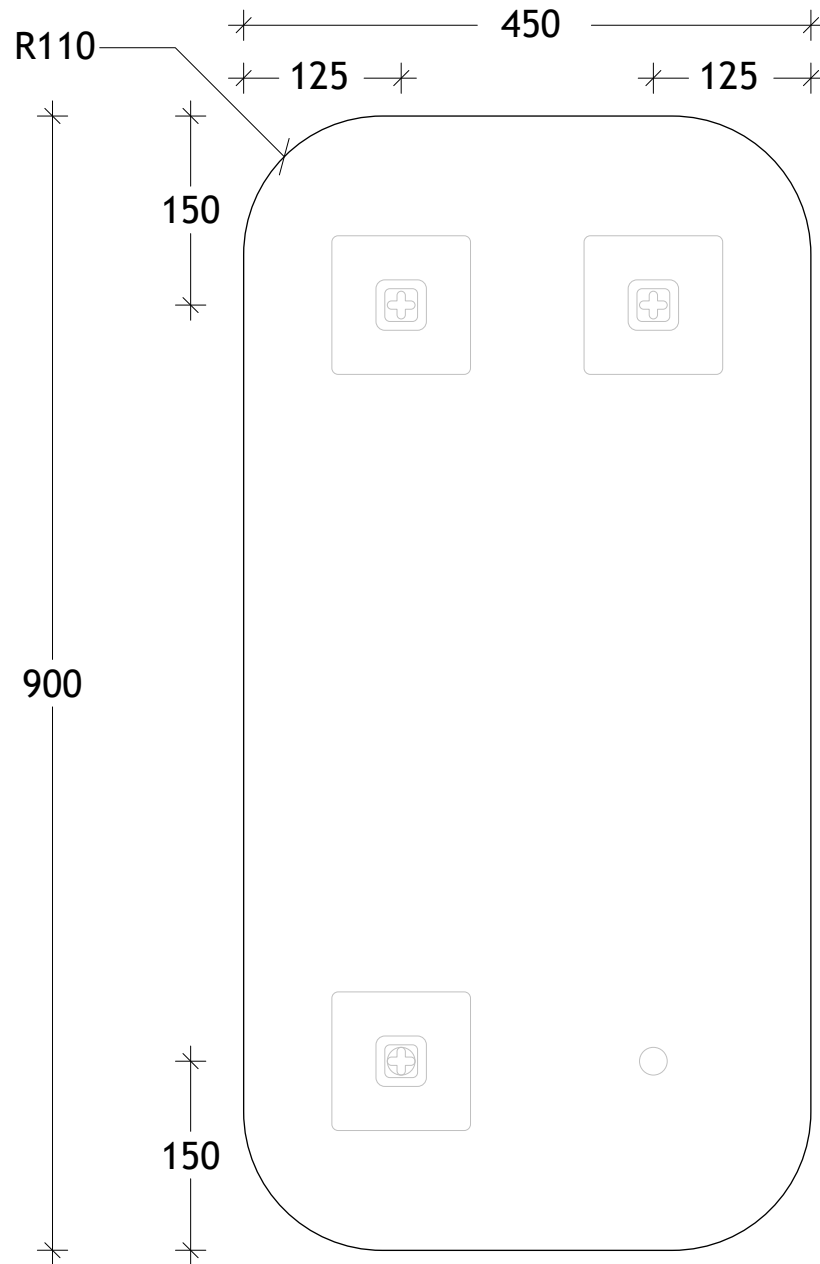

*BRACKET LOCATION MAY VARY +/- 5MM
DO NOT PRE DRILL MOUNTING HOLES BEFORE MIRROR IS ON SITE.
MEASURE EXACT LOCATIONS FROM YOUR MIRROR.

NAME:	STADIUM MIRROR
SIZE:	450 X 900
WK/WH:	WH
CONFIGURATION:	MIRROR

SCALE 1:6
DO NOT MEASURE
FROM DRAWING

BATHROOM COLLECTIVE

Phone Number: (02) 9011-5711