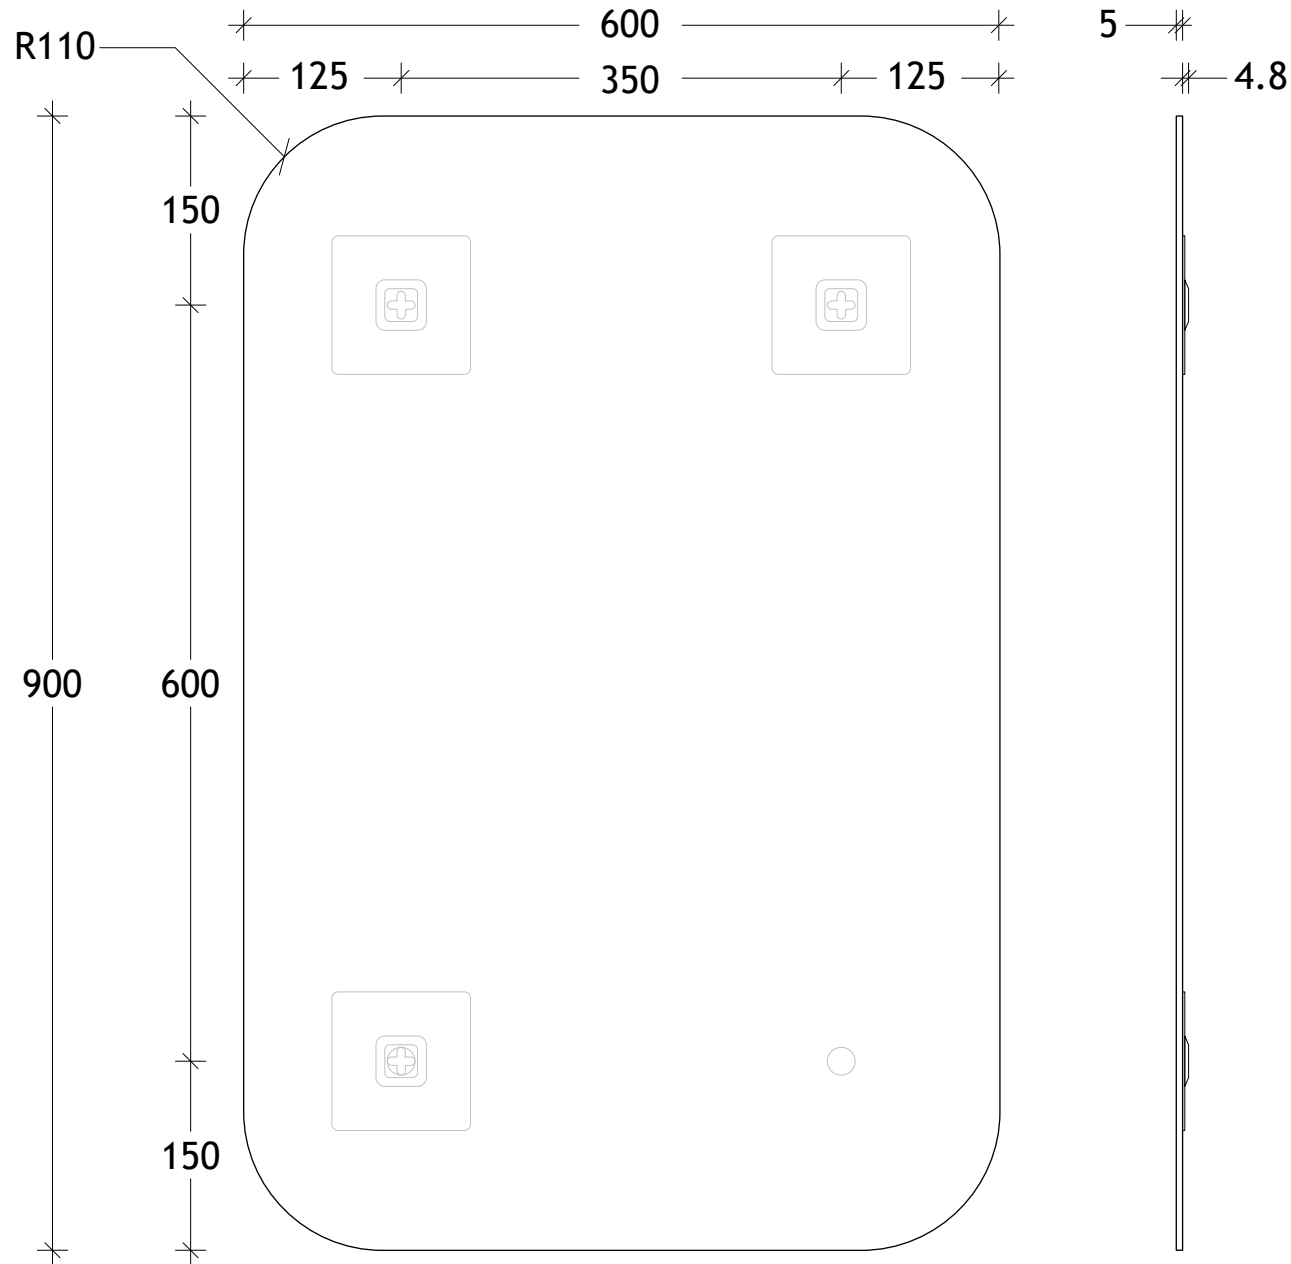

\*BRACKET LOCATION MAY VARY +/- 5MM  
DO NOT PRE DRILL MOUNTING HOLES BEFORE MIRROR IS ON SITE.  
MEASURE EXACT LOCATIONS FROM YOUR MIRROR.

NAME:	STADIUM MIRROR
SIZE:	600 X 900
WK/WH:	WH
CONFIGURATION:	MIRROR

SCALE 1:6  
DO NOT MEASURE  
FROM DRAWING

**BATHROOM COLLECTIVE**

Phone Number: (02) 9011-5711