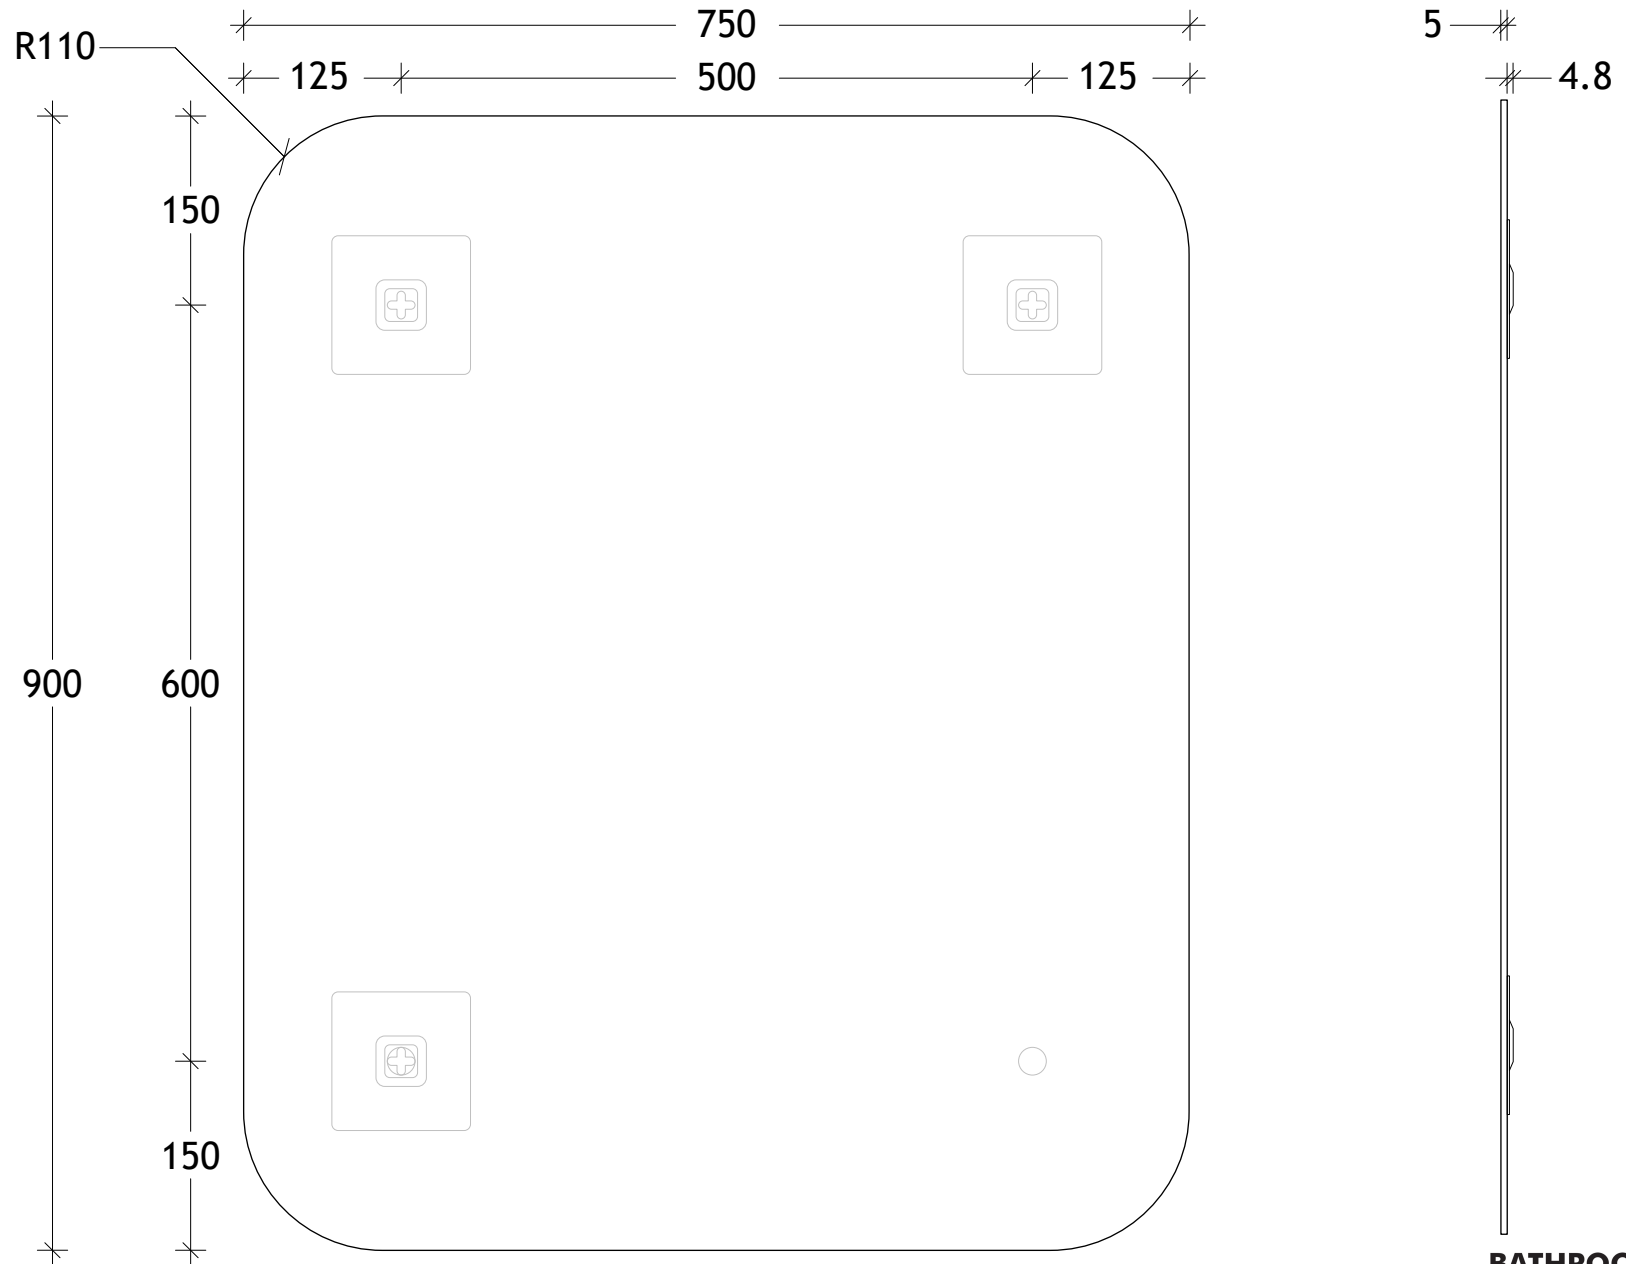

*BRACKET LOCATION MAY VARY +/- 5MM
DO NOT PRE DRILL MOUNTING HOLES BEFORE MIRROR IS ON SITE.
MEASURE EXACT LOCATIONS FROM YOUR MIRROR.

NAME:	STADIUM MIRROR
SIZE:	750 X 900
WK/WH:	WH
CONFIGURATION:	MIRROR

SCALE 1:6
DO NOT MEASURE
FROM DRAWING

BATHROOM COLLECTIVE

Phone Number: (02) 9011-5711