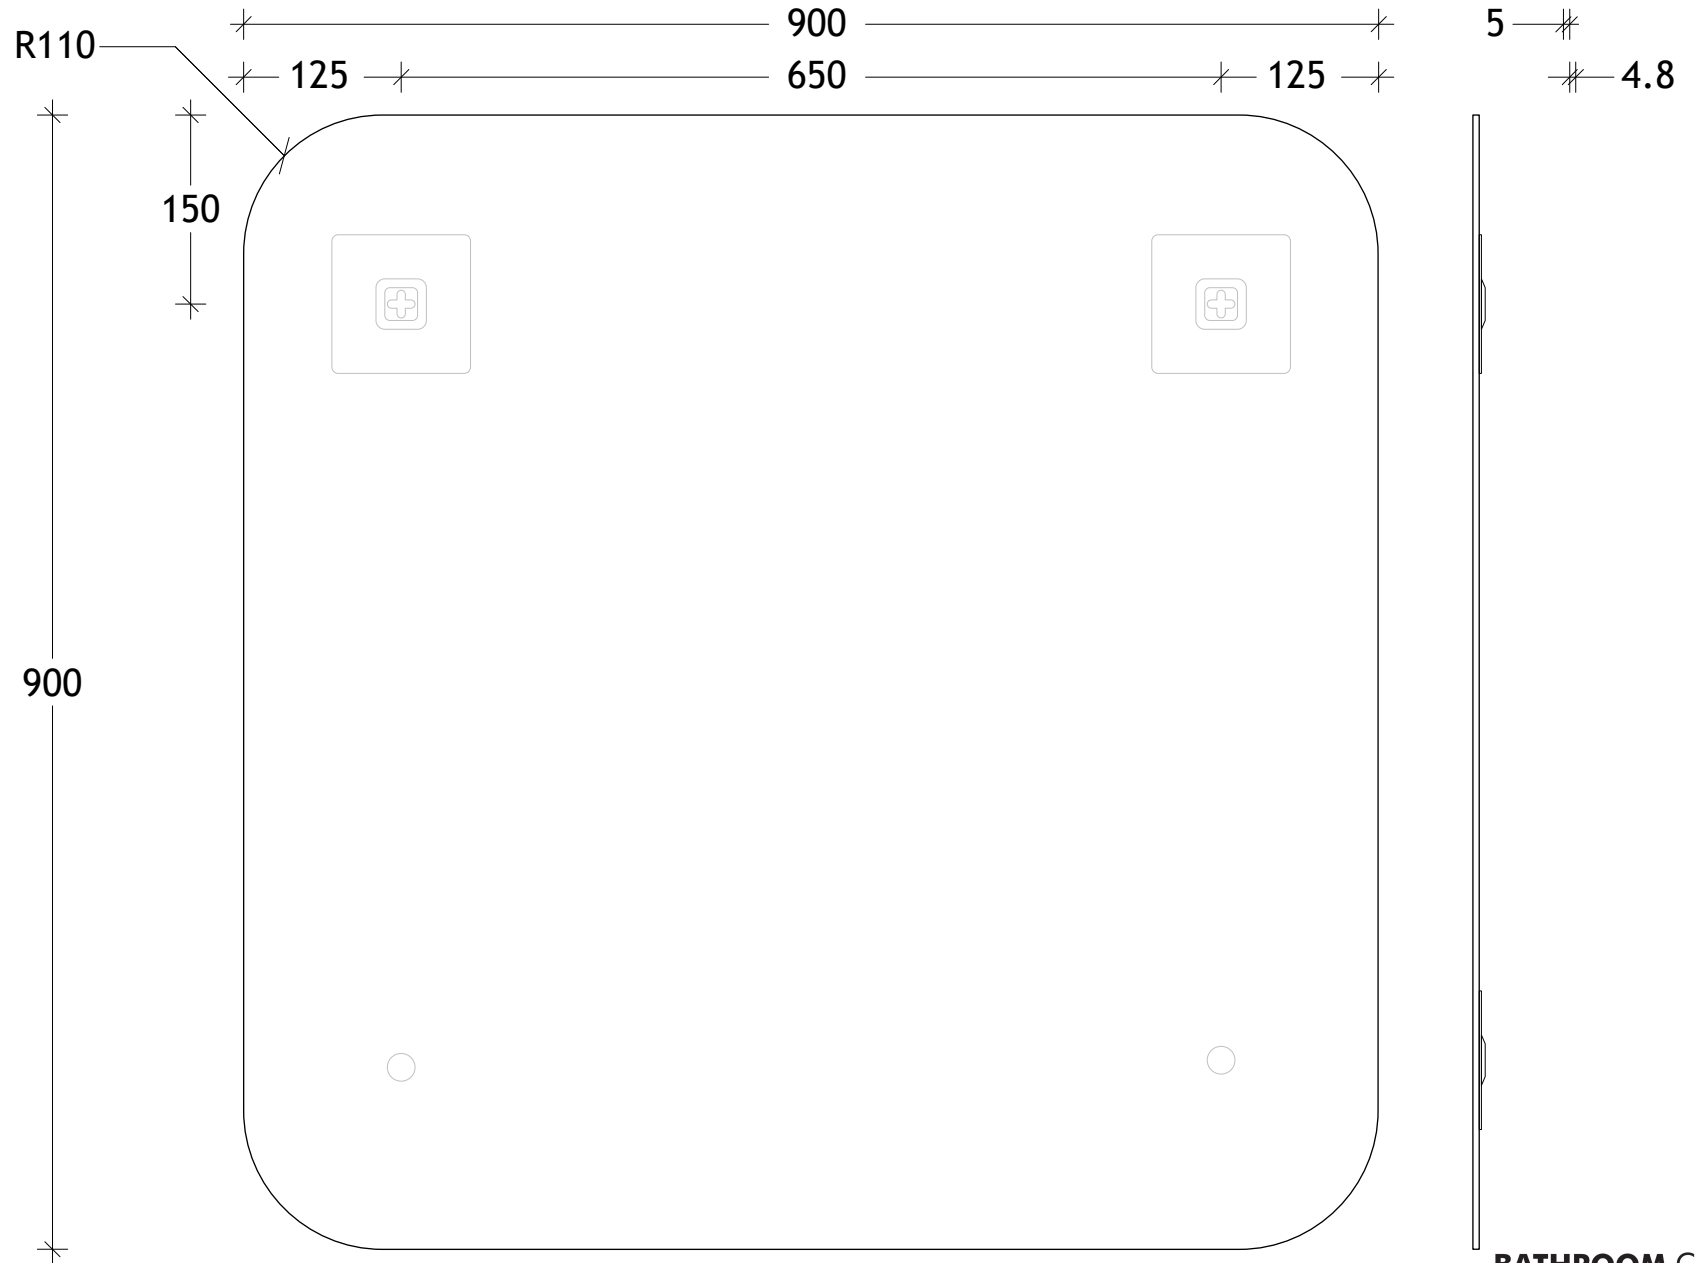

*BRACKET LOCATION MAY VARY +/- 5MM
DO NOT PRE DRILL MOUNTING HOLES BEFORE MIRROR IS ON SITE.
MEASURE EXACT LOCATIONS FROM YOUR MIRROR.

NAME:	STADIUM MIRROR
SIZE:	900 X 900
WK/WH:	WH
CONFIGURATION:	MIRROR

SCALE 1:6
DO NOT MEASURE
FROM DRAWING

BATHROOM COLLECTIVE

Phone Number: (02) 9011-5711