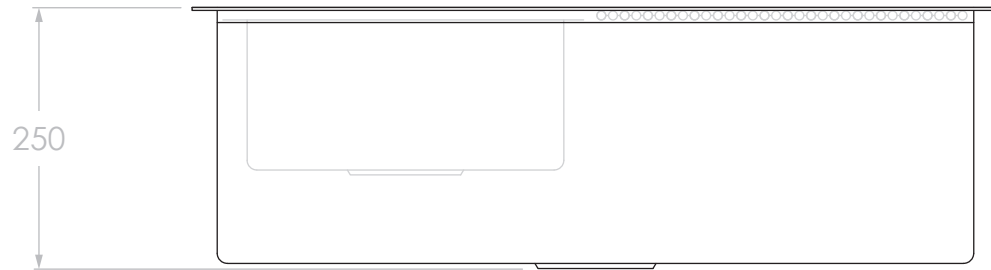

BATHROOM COLLECTIVE

Phone Number: (02) 9011-5711

PRODUCT	CLOVELLY UNIVERSAL LARGE SINK	MATERIAL	304 GRADE STAINLESS STEEL	NOTES: DO NOT DRILL OR ROUGH IN UNTIL YOU HAVE RECEIVED AND MEASURED YOUR PRODUCT. ALL DIMENSIONS ARE IN MILLIMETRES. DO NOT MEASURE FROM DRAWING. ALL DIMENSIONS HAVE A TOLERANCE OF +/- 1MM STAINLESS STEEL BASKET WASTE INCLUDED. TO SUIT 50MM TRAP. 63L SINK CAPACITY.
CODE	SINKCLOM8244SS	FINISH	BRUSHED	
STYLE	DROP-IN OR UNDERCOUNTER	COLOUR	NATURAL	
DIMENSIONS	820W X 440D X 250H			
PAGE	1 OF 3			
VERSION 4	DATE 20/03/2023			

INNER SINK

DISH DRAINER

BATHROOM COLLECTIVE

Phone Number: (02) 9011-5711

PRODUCT	CLOVELLY INNER SINK AND DISH DRAINER	MATERIAL	304 GRADE STAINLESS STEEL	NOTES: DO NOT DRILL OR ROUGH IN UNTIL YOU HAVE RECEIVED AND MEASURED YOUR PRODUCT. ALL DIMENSIONS ARE IN MILLIMETRES. DO NOT MEASURE FROM DRAWING. ALL DIMENSIONS HAVE A TOLERANCE OF +/- 1MM STAINLESS STEEL BASKET WASTE INCLUDED. TO SUIT 50MM TRAP.
CODE	SINKCLOM8244SS	FINISH	BRUSHED	
STYLE	DROP-IN OR UNDERCOUNTER	COLOUR	NATURAL	
DIMENSIONS	MIXED			
PAGE	2 OF 3			
VERSION 4	DATE 20/03/2023			

BATHROOM COLLECTIVE

Phone Number: (02) 9011-5711

PRODUCT	CLOVELLY UNIVERSAL SINK SET	MATERIAL	304 GRADE STAINLESS STEEL	NOTES: DO NOT DRILL OR ROUGH IN UNTIL YOU HAVE RECEIVED AND MEASURED YOUR PRODUCT. ALL DIMENSIONS ARE IN MILLIMETRES. DO NOT MEASURE FROM DRAWING. ALL DIMENSIONS HAVE A TOLERANCE OF +/- 1MM STAINLESS STEEL BASKET WASTE INCLUDED. TO SUIT 50MM TRAP.
CODE	SINKCLOM8244SS	FINISH	BRUSHED	
STYLE	DROP-IN OR UNDERCOUNTER	COLOUR	NATURAL	
DIMENSIONS	820W X 440D X 250H			
PAGE	3 OF 3			
VERSION 4	DATE 20/03/2023			