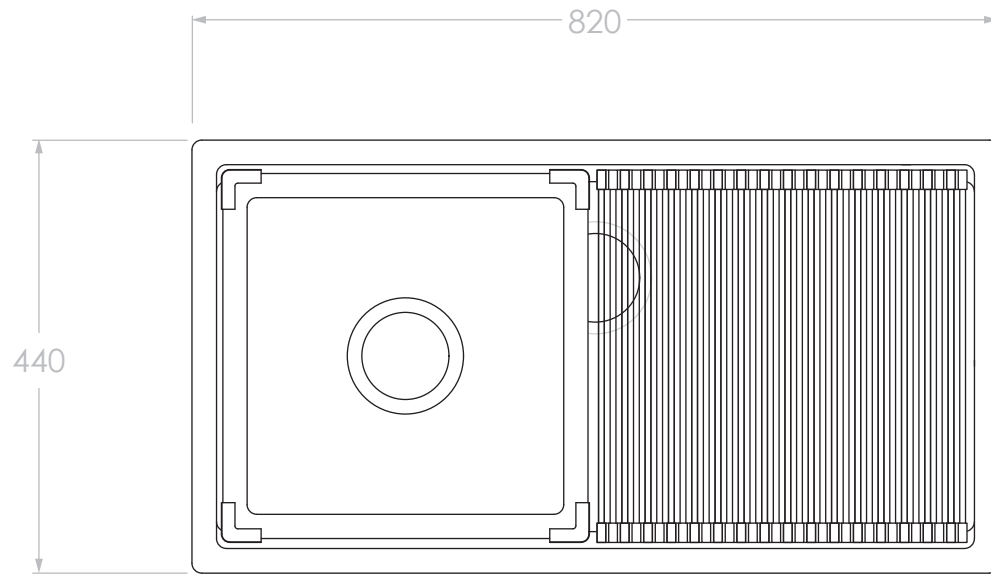

BATHROOM COLLECTIVE

Phone Number: (02) 9011-5711

PRODUCT	CLOVELLY UNIVERSAL LARGE SINK	MATERIAL	304 GRADE STAINLESS STEEL	NOTES: DO NOT DRILL OR ROUGH IN UNTIL YOU HAVE RECEIVED AND MEASURED YOUR PRODUCT. ALL DIMENSIONS ARE IN MILLIMETRES. DO NOT MEASURE FROM DRAWING. ALL DIMENSIONS HAVE A TOLERANCE OF +/- 1MM STAINLESS STEEL BASKET WASTE INCLUDED. TO SUIT 50MM TRAP. 63L SINK CAPACITY.
CODE	SINKCLOM8244SS	FINISH	BRUSHED	
STYLE	DROP-IN OR UNDERCOUNTER	COLOUR	NATURAL	
DIMENSIONS	820W X 440D X 250H			
PAGE	1 OF 3			
VERSION 4	DATE 20/03/2023			

INNER SINK

DISH DRAINER

BATHROOM COLLECTIVE

Phone Number: (02) 9011-5711

PRODUCT	CLOVELLY INNER SINK AND DISH DRAINER	MATERIAL	304 GRADE STAINLESS STEEL	NOTES: DO NOT DRILL OR ROUGH IN UNTIL YOU HAVE RECEIVED AND MEASURED YOUR PRODUCT. ALL DIMENSIONS ARE IN MILLIMETRES. DO NOT MEASURE FROM DRAWING. ALL DIMENSIONS HAVE A TOLERANCE OF +/- 1MM STAINLESS STEEL BASKET WASTE INCLUDED. TO SUIT 50MM TRAP.
CODE	SINKCLOM8244SS	FINISH	BRUSHED	
STYLE	DROP-IN OR UNDERCOUNTER	COLOUR	NATURAL	
DIMENSIONS	MIXED			
PAGE	2 OF 3			
VERSION 4	DATE 20/03/2023			

BATHROOM COLLECTIVE

Phone Number: (02) 9011-5711

PRODUCT	CLOVELLY UNIVERSAL SINK SET	MATERIAL	304 GRADE STAINLESS STEEL	NOTES: DO NOT DRILL OR ROUGH IN UNTIL YOU HAVE RECEIVED AND MEASURED YOUR PRODUCT. ALL DIMENSIONS ARE IN MILLIMETRES. DO NOT MEASURE FROM DRAWING. ALL DIMENSIONS HAVE A TOLERANCE OF +/- 1MM STAINLESS STEEL BASKET WASTE INCLUDED. TO SUIT 50MM TRAP.
CODE	SINKCLOM8244SS	FINISH	BRUSHED	
STYLE	DROP-IN OR UNDERCOUNTER	COLOUR	NATURAL	
DIMENSIONS	820W X 440D X 250H			
PAGE	3 OF 3			
VERSION 4	DATE 20/03/2023			