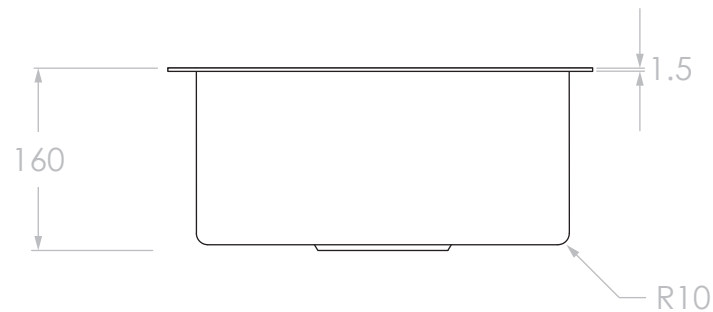

BATHROOM COLLECTIVE

Phone Number: (02) 9011-5711

PRODUCT	CLOVELLY UNIVERSAL LARGE SINK	MATERIAL	304 GRADE STAINLESS STEEL	NOTES: DO NOT DRILL OR ROUGH IN UNTIL YOU HAVE RECEIVED AND MEASURED YOUR PRODUCT. ALL DIMENSIONS ARE IN MILLIMETRES. DO NOT MEASURE FROM DRAWING. ALL DIMENSIONS HAVE A TOLERANCE OF +/- 1MM STAINLESS STEEL BASKET WASTE INCLUDED. TO SUIT 50MM TRAP. 63L SINK CAPACITY.
CODE	SINKCLOM8244SS	FINISH	BRUSHED	
STYLE	DROP-IN OR UNDERCOUNTER	COLOUR	NATURAL	
DIMENSIONS	820W X 440D X 250H			
PAGE	1 OF 3			
VERSION 4	DATE 20/03/2023			

INNER SINK

DISH DRAINER

BATHROOM COLLECTIVE

Phone Number: (02) 9011-5711

PRODUCT	CLOVELLY INNER SINK AND DISH DRAINER	MATERIAL	304 GRADE STAINLESS STEEL	NOTES: DO NOT DRILL OR ROUGH IN UNTIL YOU HAVE RECEIVED AND MEASURED YOUR PRODUCT. ALL DIMENSIONS ARE IN MILLIMETRES. DO NOT MEASURE FROM DRAWING. ALL DIMENSIONS HAVE A TOLERANCE OF +/- 1MM STAINLESS STEEL BASKET WASTE INCLUDED. TO SUIT 50MM TRAP.
CODE	SINKCLOM8244SS	FINISH	BRUSHED	
STYLE	DROP-IN OR UNDERCOUNTER	COLOUR	NATURAL	
DIMENSIONS	MIXED			
PAGE	2 OF 3			
VERSION 4	DATE 20/03/2023			

BATHROOM COLLECTIVE

Phone Number: (02) 9011-5711

PRODUCT	CLOVELLY UNIVERSAL SINK SET	MATERIAL	304 GRADE STAINLESS STEEL	NOTES: DO NOT DRILL OR ROUGH IN UNTIL YOU HAVE RECEIVED AND MEASURED YOUR PRODUCT. ALL DIMENSIONS ARE IN MILLIMETRES. DO NOT MEASURE FROM DRAWING. ALL DIMENSIONS HAVE A TOLERANCE OF +/- 1MM STAINLESS STEEL BASKET WASTE INCLUDED. TO SUIT 50MM TRAP.
CODE	SINKCLOM8244SS	FINISH	BRUSHED	
STYLE	DROP-IN OR UNDERCOUNTER	COLOUR	NATURAL	
DIMENSIONS	820W X 440D X 250H			
PAGE	3 OF 3			
VERSION 4	DATE 20/03/2023			