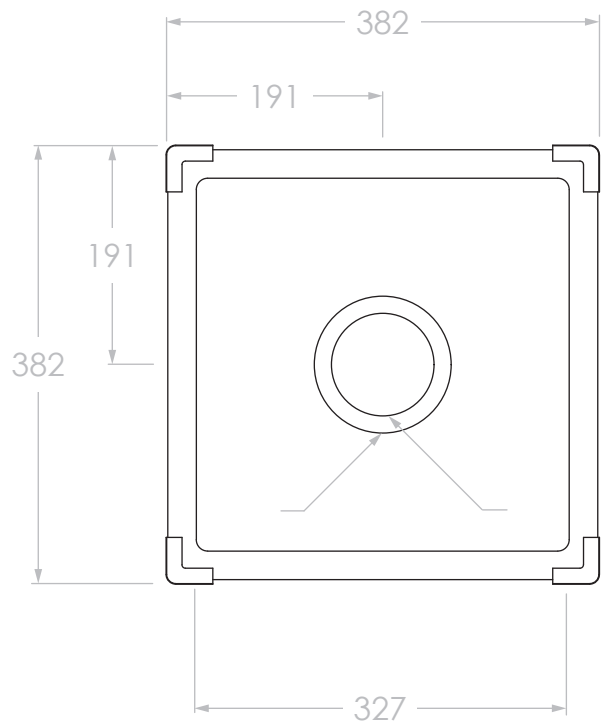

BATHROOM COLLECTIVE

Phone Number: (02) 9011-5711

PRODUCT	CLOVELLY UNIVERSAL LARGE SINK	MATERIAL	304 GRADE STAINLESS STEEL	NOTES: DO NOT DRILL OR ROUGH IN UNTIL YOU HAVE RECEIVED AND MEASURED YOUR PRODUCT. ALL DIMENSIONS ARE IN MILLIMETRES. DO NOT MEASURE FROM DRAWING. ALL DIMENSIONS HAVE A TOLERANCE OF +/- 1MM STAINLESS STEEL BASKET WASTE INCLUDED. TO SUIT 50MM TRAP. 63L SINK CAPACITY.
CODE	SINKCLOM8244SS	FINISH	BRUSHED	
STYLE	DROP-IN OR UNDERCOUNTER	COLOUR	NATURAL	
DIMENSIONS	820W X 440D X 250H			
PAGE	1 OF 3			
VERSION 4	DATE 20/03/2023			

INNER SINK

DISH DRAINER

BATHROOM COLLECTIVE

Phone Number: (02) 9011-5711

PRODUCT	CLOVELLY INNER SINK AND DISH DRAINER	MATERIAL	304 GRADE STAINLESS STEEL	NOTES: DO NOT DRILL OR ROUGH IN UNTIL YOU HAVE RECEIVED AND MEASURED YOUR PRODUCT. ALL DIMENSIONS ARE IN MILLIMETRES. DO NOT MEASURE FROM DRAWING. ALL DIMENSIONS HAVE A TOLERANCE OF +/- 1MM STAINLESS STEEL BASKET WASTE INCLUDED. TO SUIT 50MM TRAP.
CODE	SINKCLOM8244SS	FINISH	BRUSHED	
STYLE	DROP-IN OR UNDERCOUNTER	COLOUR	NATURAL	
DIMENSIONS	MIXED			
PAGE	2 OF 3			
VERSION 4	DATE 20/03/2023			

BATHROOM COLLECTIVE

Phone Number: (02) 9011-5711

PRODUCT	CLOVELLY UNIVERSAL SINK SET	MATERIAL	304 GRADE STAINLESS STEEL	NOTES: DO NOT DRILL OR ROUGH IN UNTIL YOU HAVE RECEIVED AND MEASURED YOUR PRODUCT. ALL DIMENSIONS ARE IN MILLIMETRES. DO NOT MEASURE FROM DRAWING. ALL DIMENSIONS HAVE A TOLERANCE OF +/- 1MM STAINLESS STEEL BASKET WASTE INCLUDED. TO SUIT 50MM TRAP.
CODE	SINKCLOM8244SS	FINISH	BRUSHED	
STYLE	DROP-IN OR UNDERCOUNTER	COLOUR	NATURAL	
DIMENSIONS	820W X 440D X 250H			
PAGE	3 OF 3			
VERSION 4	DATE 20/03/2023			