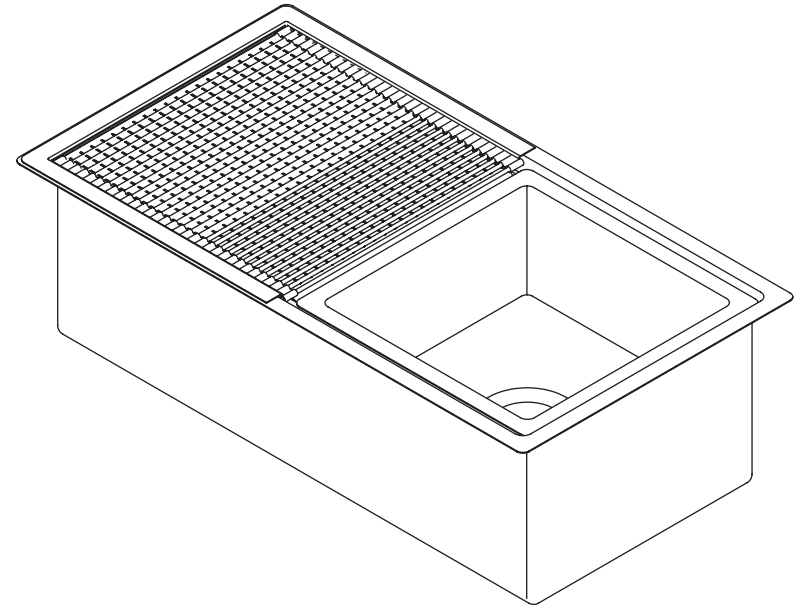

BATHROOM COLLECTIVE

Phone Number: (02) 9011-5711

PRODUCT	CLOVELLY UNIVERSAL LARGE SINK	MATERIAL	304 GRADE STAINLESS STEEL	NOTES: DO NOT DRILL OR ROUGH IN UNTIL YOU HAVE RECEIVED AND MEASURED YOUR PRODUCT. ALL DIMENSIONS ARE IN MILLIMETRES. DO NOT MEASURE FROM DRAWING. ALL DIMENSIONS HAVE A TOLERANCE OF +/- 1MM STAINLESS STEEL BASKET WASTE INCLUDED. TO SUIT 50MM TRAP. 63L SINK CAPACITY.
CODE	SINKCLOM8244SS	FINISH	BRUSHED	
STYLE	DROP-IN OR UNDERCOUNTER	COLOUR	NATURAL	
DIMENSIONS	820W X 440D X 250H			
PAGE	1 OF 3			
VERSION 4	DATE 20/03/2023			

INNER SINK

DISH DRAINER

BATHROOM COLLECTIVE

Phone Number: (02) 9011-5711

PRODUCT	CLOVELLY INNER SINK AND DISH DRAINER	MATERIAL	304 GRADE STAINLESS STEEL	NOTES: DO NOT DRILL OR ROUGH IN UNTIL YOU HAVE RECEIVED AND MEASURED YOUR PRODUCT. ALL DIMENSIONS ARE IN MILLIMETRES. DO NOT MEASURE FROM DRAWING. ALL DIMENSIONS HAVE A TOLERANCE OF +/- 1MM STAINLESS STEEL BASKET WASTE INCLUDED. TO SUIT 50MM TRAP.
CODE	SINKCLOM8244SS	FINISH	BRUSHED	
STYLE	DROP-IN OR UNDERCOUNTER	COLOUR	NATURAL	
DIMENSIONS	MIXED			
PAGE	2 OF 3			
VERSION 4	DATE 20/03/2023			

BATHROOM COLLECTIVE

Phone Number: (02) 9011-5711

PRODUCT	CLOVELLY UNIVERSAL SINK SET	MATERIAL	304 GRADE STAINLESS STEEL	NOTES: DO NOT DRILL OR ROUGH IN UNTIL YOU HAVE RECEIVED AND MEASURED YOUR PRODUCT. ALL DIMENSIONS ARE IN MILLIMETRES. DO NOT MEASURE FROM DRAWING. ALL DIMENSIONS HAVE A TOLERANCE OF +/- 1MM STAINLESS STEEL BASKET WASTE INCLUDED. TO SUIT 50MM TRAP.
CODE	SINKCLOM8244SS	FINISH	BRUSHED	
STYLE	DROP-IN OR UNDERCOUNTER	COLOUR	NATURAL	
DIMENSIONS	820W X 440D X 250H			
PAGE	3 OF 3			
VERSION 4	DATE 20/03/2023			