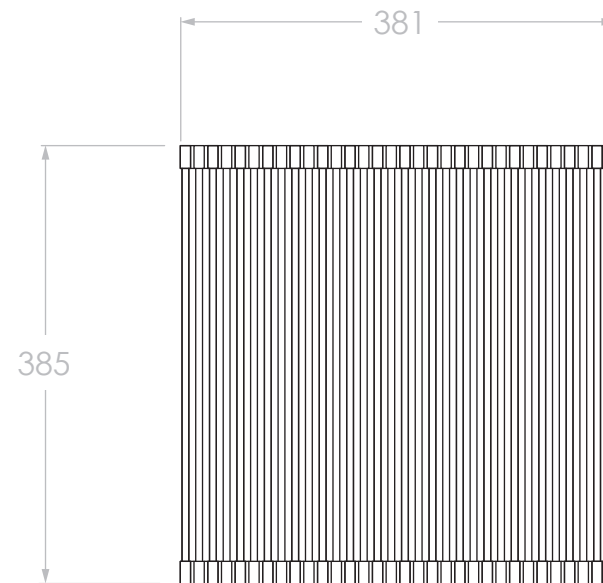

BATHROOM COLLECTIVE

Phone Number: (02) 9011-5711

PRODUCT	CLOVELLY UNIVERSAL LARGE SINK	MATERIAL	304 GRADE STAINLESS STEEL	NOTES: DO NOT DRILL OR ROUGH IN UNTIL YOU HAVE RECEIVED AND MEASURED YOUR PRODUCT. ALL DIMENSIONS ARE IN MILLIMETRES. DO NOT MEASURE FROM DRAWING. ALL DIMENSIONS HAVE A TOLERANCE OF +/- 1MM STAINLESS STEEL BASKET WASTE INCLUDED. TO SUIT 50MM TRAP. 63L SINK CAPACITY.
CODE	SINKCLOM8244SS	FINISH	BRUSHED	
STYLE	DROP-IN OR UNDERCOUNTER	COLOUR	NATURAL	
DIMENSIONS	820W X 440D X 250H			
PAGE	1 OF 3			
VERSION 4	DATE 20/03/2023			

INNER SINK

DISH DRAINER

BATHROOM COLLECTIVE

Phone Number: (02) 9011-5711

PRODUCT	CLOVELLY INNER SINK AND DISH DRAINER	MATERIAL	304 GRADE STAINLESS STEEL	NOTES: DO NOT DRILL OR ROUGH IN UNTIL YOU HAVE RECEIVED AND MEASURED YOUR PRODUCT. ALL DIMENSIONS ARE IN MILLIMETRES. DO NOT MEASURE FROM DRAWING. ALL DIMENSIONS HAVE A TOLERANCE OF +/- 1MM STAINLESS STEEL BASKET WASTE INCLUDED. TO SUIT 50MM TRAP.
CODE	SINKCLOM8244SS	FINISH	BRUSHED	
STYLE	DROP-IN OR UNDERCOUNTER	COLOUR	NATURAL	
DIMENSIONS	MIXED			
PAGE	2 OF 3			
VERSION 4	DATE 20/03/2023			

BATHROOM COLLECTIVE

Phone Number: (02) 9011-5711

PRODUCT	CLOVELLY UNIVERSAL SINK SET	MATERIAL	304 GRADE STAINLESS STEEL	NOTES: DO NOT DRILL OR ROUGH IN UNTIL YOU HAVE RECEIVED AND MEASURED YOUR PRODUCT. ALL DIMENSIONS ARE IN MILLIMETRES. DO NOT MEASURE FROM DRAWING. ALL DIMENSIONS HAVE A TOLERANCE OF +/- 1MM STAINLESS STEEL BASKET WASTE INCLUDED. TO SUIT 50MM TRAP.
CODE	SINKCLOM8244SS	FINISH	BRUSHED	
STYLE	DROP-IN OR UNDERCOUNTER	COLOUR	NATURAL	
DIMENSIONS	820W X 440D X 250H			
PAGE	3 OF 3			
VERSION 4	DATE 20/03/2023			