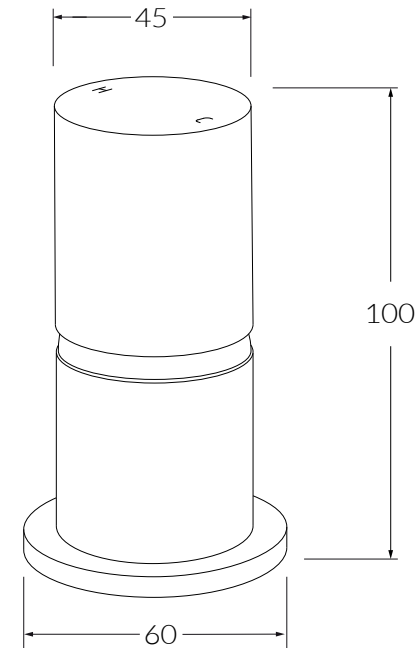

# Circa Top mount hob mixer

SUSSEX