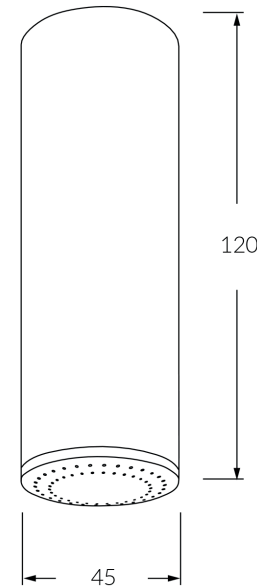

Circa Vertical shower 120mm

SUSSEX

BATHROOM COLLECTIVE

Phone Number: (02) 9011-5711

Product code

RVS120

Product features

- Designed and manufactured in Australia
- All brass construction
- Retro fitable
- Available in a range of high quality, durable finishes inc. LUXPVD®
- Minimal, refined design to complement any contemporary space
- Matching tapware and showers

Warranty

15 Year overall warranty.
Refer to Warranty sheet for specific information.

Pressure rating

300 - 500kPa

Temperature rating

1 - 65°C

WELS rating

3 star - 9lt/min