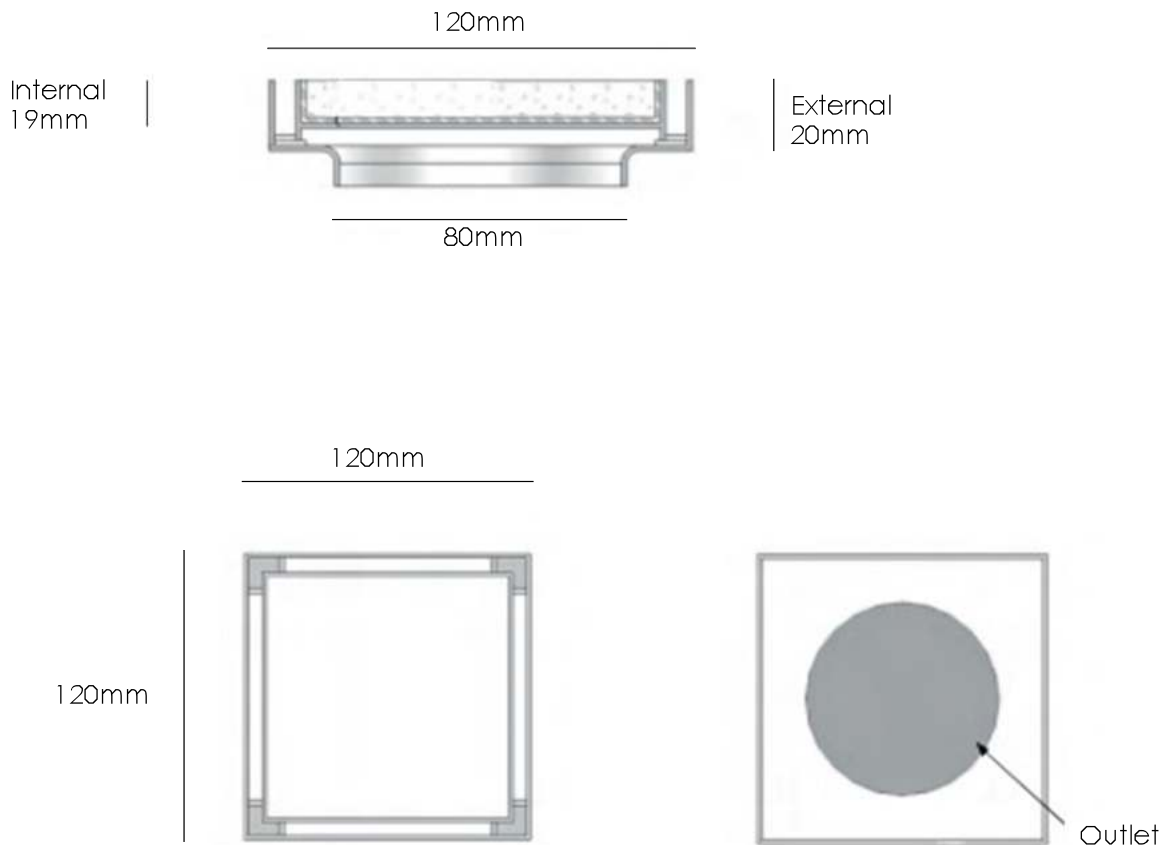

316 Stainless Steel & LMA 120x120 Tile Insert Square Waste

Specification Sheet

Tile Insert Floor Grate 120x120

XTI-1 20x1 20 Stainless Steel
XTI-1 20x1 20-LMA Liquid Metal
Adhesion

Standard Outlet Size
80mm