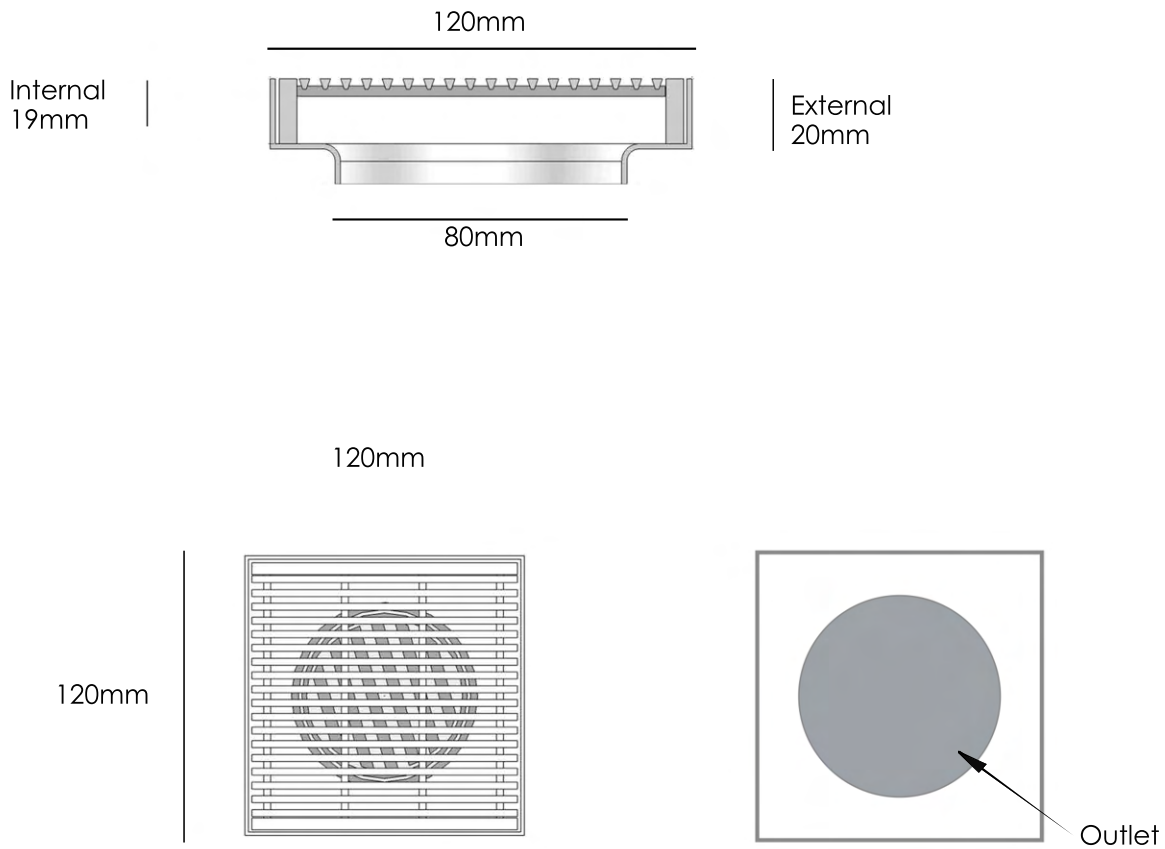

Heel Guard Floor Grate 120x120

Specification Sheet

Heel Guard Floor Grate 120x120

XHGBR-120x120 Brushed Brass
XHGBA-120x120 Aged Brass

Standard Outlet Size
80mm