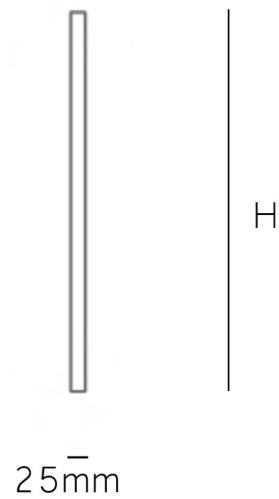

Framed Brass Mirrors

Specification Sheet

Arch Mirror

Arch Framed Mirror

FBMA-1M2 Brushed Brass