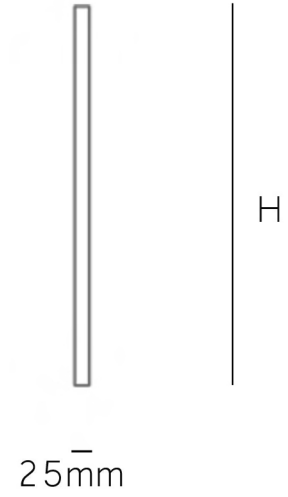

Framed Brass Mirrors

Specification Sheet

Arch Mirror

Arch Framed Mirror

FBMAA-1M2 Aged Brass