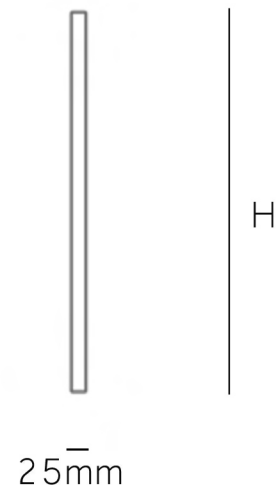

Framed Brass Mirrors

Specification Sheet

Square Mirror

Square Framed Mirror

FBMSQ-1M2 Brushed Brass