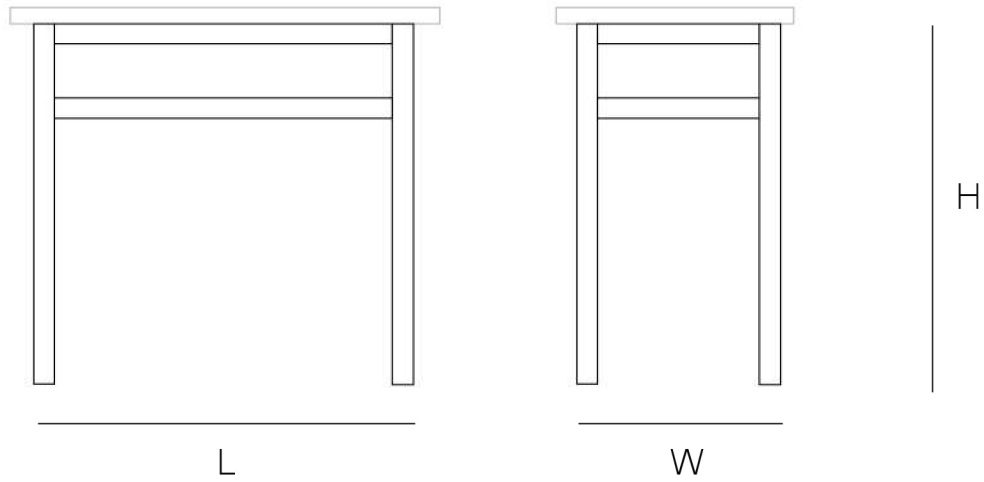

Consoles

Specification Sheet

Frank Console

Frank Console

CBBSQ-950 Brushed Brass
CBRSQ-950 Rumbled Brass
CBASQ-950 Aged Brass