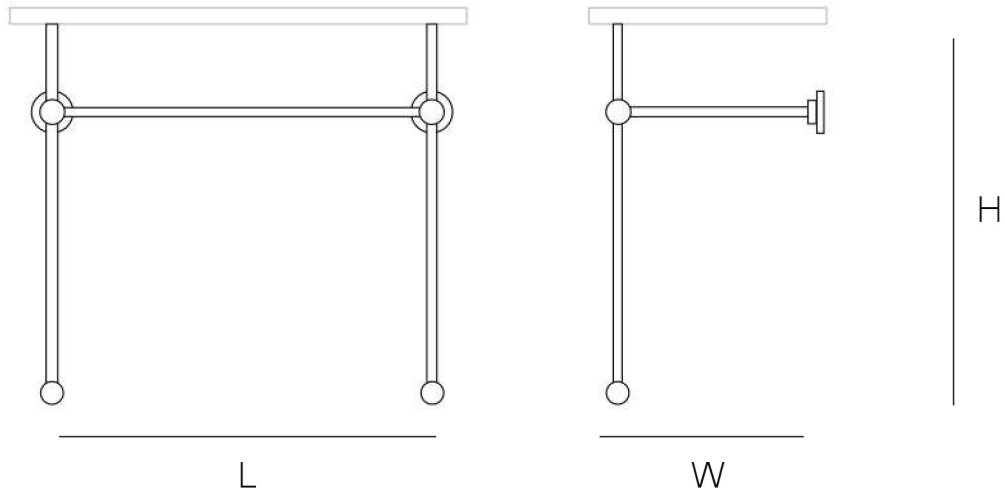

Consoles

Specification Sheet

Mackintosh Console

Mackintosh Console

- CBBCL-950 Brushed Brass
- CBRCL-950 Rumbled Brass
- CBACL-950 Aged Brass