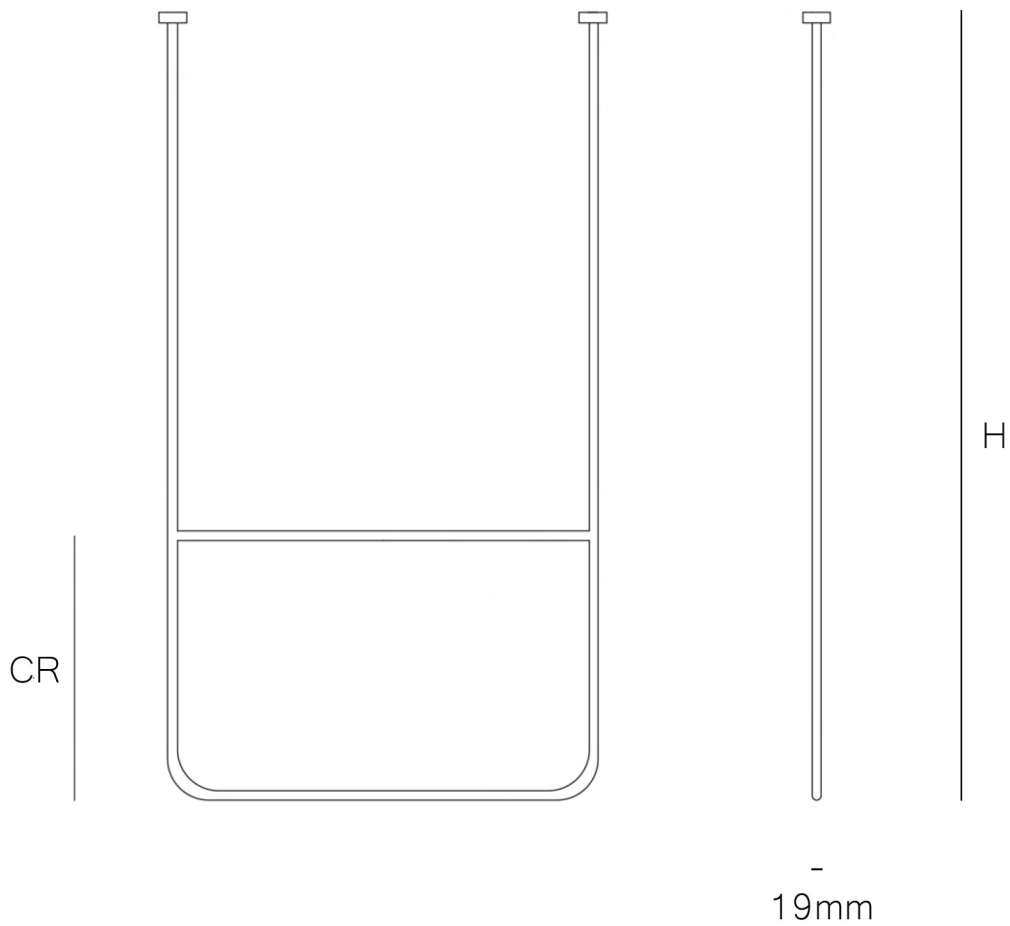

Ceiling Mounted Towel Rail

Ceiling Mounted Towel Rail

RBCEILING-PB	Polished Brass
RBCEILING-BB	Brushed Brass
RBCEILING-AB	Aged Brass