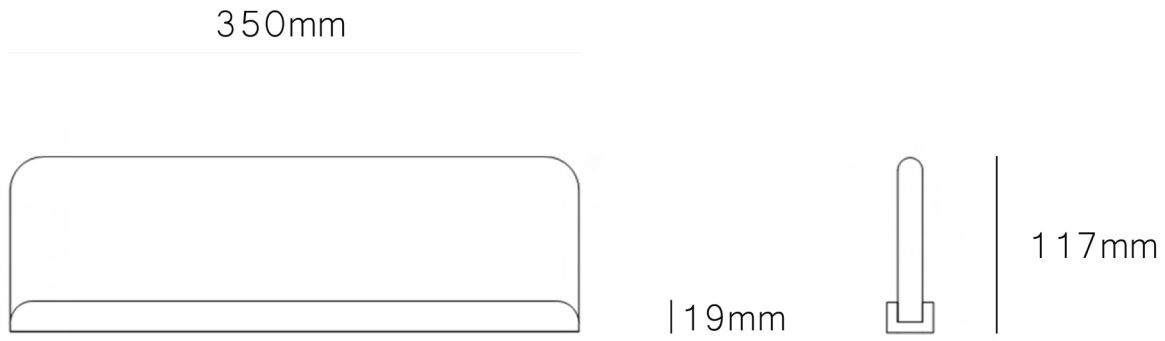

Fluted Glass Shelf

Fluted Glass Shelf

RBFG350-BB Brushed Brass
RBFG350-AB Aged Brass