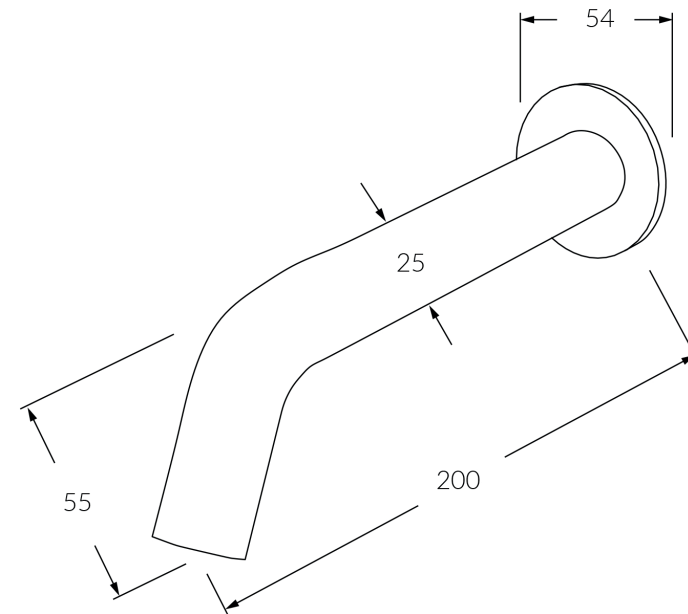

Circa Wall basin outlet 200mm

SUSSEX

BATHROOM COLLECTIVE

Phone Number: (02) 9011-5711

Product code

RWBO200

Product features

- Designed and manufactured in Australia
- All brass construction
- Retro fitable
- Customisable
- Available in a range of high quality, durable finishes inc. LUXPVD®
- Minimal, refined design to complement any contemporary space
- Matching tapware and showers