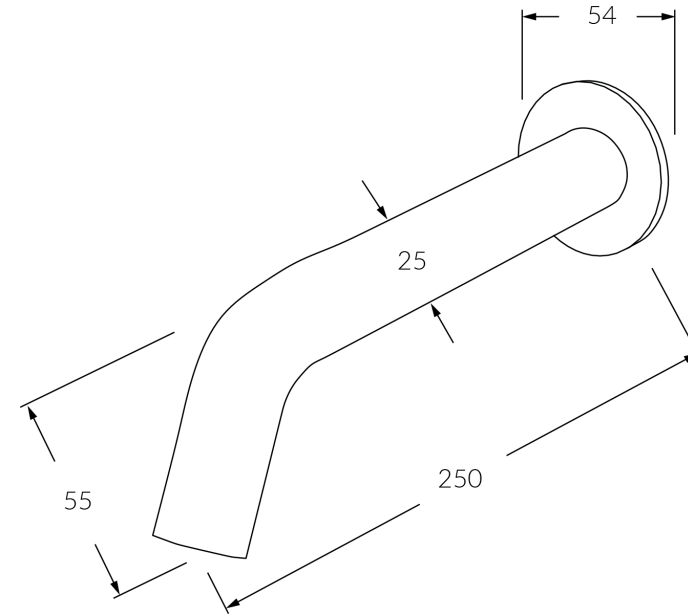

Circa Wall basin outlet 250mm

SUSSEX

Product code

RWBO250

Product features

- Designed and manufactured in Australia
- All brass construction
- Retro fitable
- Customisable
- Available in a range of high quality, durable finishes inc. LUXPVD®
- Minimal, refined design to complement any contemporary space
- Matching tapware and showers