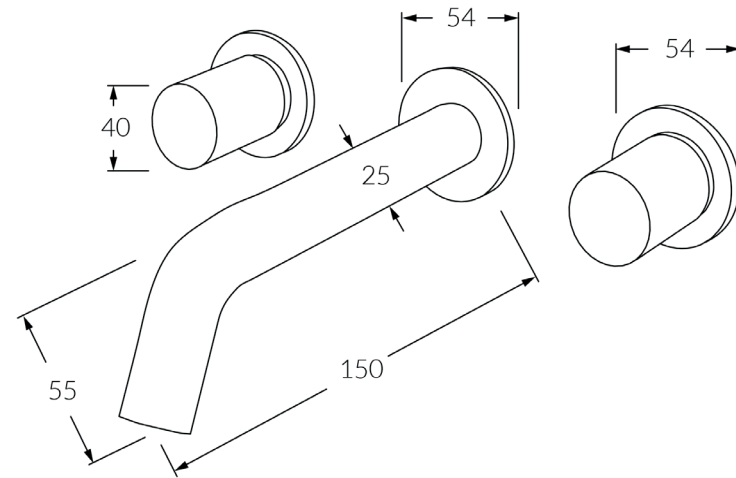

Circa Wall basin set 150mm

SUSSEX

Product code

RWBS150

Product features

- Designed and manufactured in Australia
- All brass construction
- 1/2 turn ceramic disc spindles
- Retro fitable
- Customisable
- Available in a range of high quality, durable finishes inc. LUXPVD®
- Minimal, refined design to complement any contemporary space
- Matching tapware and showers

BATHROOM COLLECTIVE

Phone Number: (02) 9011-5711

AS/NZS 3718:2005
LIC. 20081

While we aim to ensure the specifications shown are correct at time of printing, Sussex Taps reserves the right to make modifications without prior notice. Always use the physical product for accurate measurements. Dimensions are subject to change without notice. All measurements are shown in millimetres.