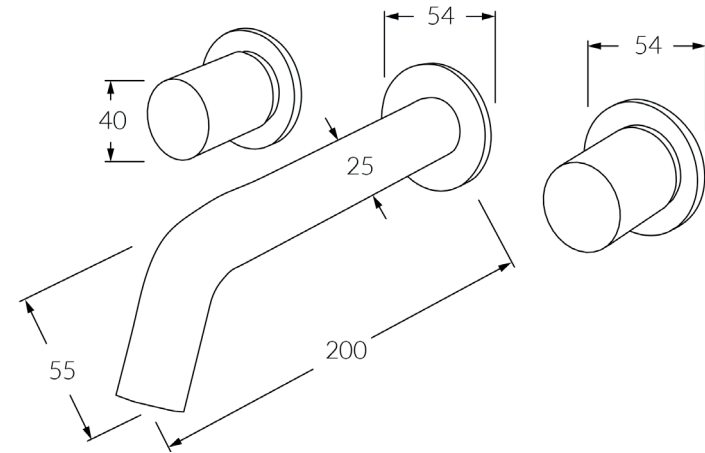

Circa Wall basin set 200mm

SUSSEX

BATHROOM COLLECTIVE

Phone Number: (02) 9011-5711

Product code

RWBS200

Product features

- Designed and manufactured in Australia
- All brass construction
- 1/2 turn ceramic disc spindles
- Retro fitable
- Customisable
- Available in a range of high quality, durable finishes inc. LUXPVD®
- Minimal, refined design to complement any contemporary space
- Matching tapware and showers

Warranty

15 Year overall warranty.
Refer to Warranty sheet for specific information.

Pressure rating

300 - 500kPa

Temperature rating

1 - 65°C

WELS rating

5 star - 5lt/min