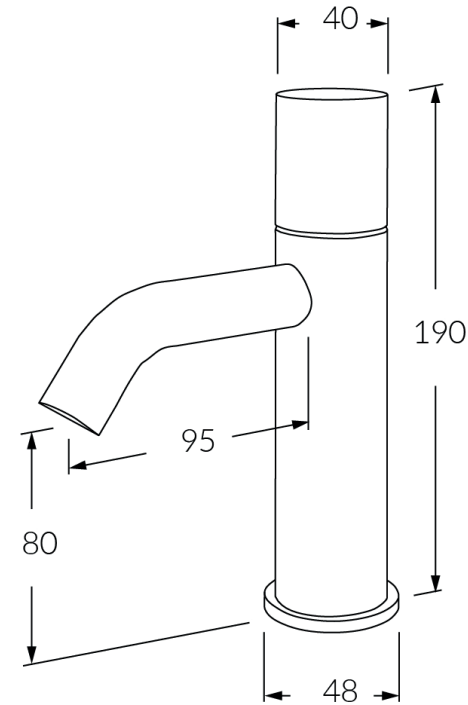

Circa Vertex Basin mixer

SUSSEX

BATHROOM COLLECTIVE

Phone Number: (02) 9011-5711

Product code

RBM-V

Product features

- Designed and manufactured in Australia
- All brass construction
- Textured handle
- 25mm ceramic disc cartridge
- Retro fitable
- Available in a range of high quality, durable finishes inc. LUXPVD®
- Minimal, refined design to complement any contemporary space
- Matching tapware and showers