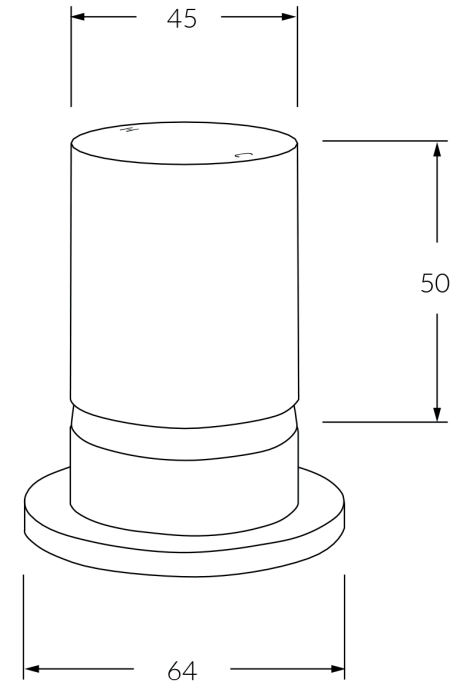

Circa Vertex Hob mixer

SUSSEX

Product code

RHM-V

Product features

- Designed and manufactured in Australia
- All brass construction
- Textured handle
- 35mm ceramic disc cartridge
- Available in a range of high quality, durable finishes inc. LUXPVD®
- Minimal, refined design to complement any contemporary space
- Matching tapware and showers