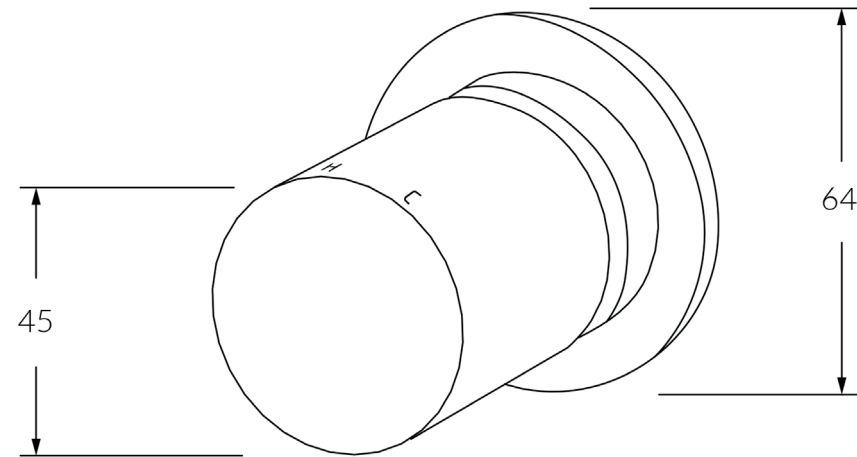

Circa Vertex Wall mixer

SUSSEX

Product code

RWM-V

Product features

- Designed and manufactured in Australia
- All brass construction
- Textured handle
- 35mm ceramic disc cartridge
- Available in a range of high quality, durable finishes inc. LUXPVD®
- Minimal, refined design to complement any contemporary space
- Matching tapware and showers