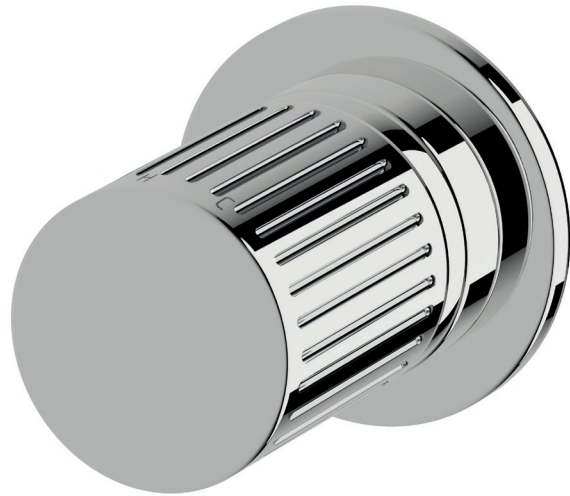

Circa Vertex Wall mixer

SUSSEX

Product code

RWM-V

Product features

- Designed and manufactured in Australia
- All brass construction
- Textured handle
- 35mm ceramic disc cartridge
- Available in a range of high quality, durable finishes inc. LUXPVD®
- Minimal, refined design to complement any contemporary space
- Matching tapware and showers