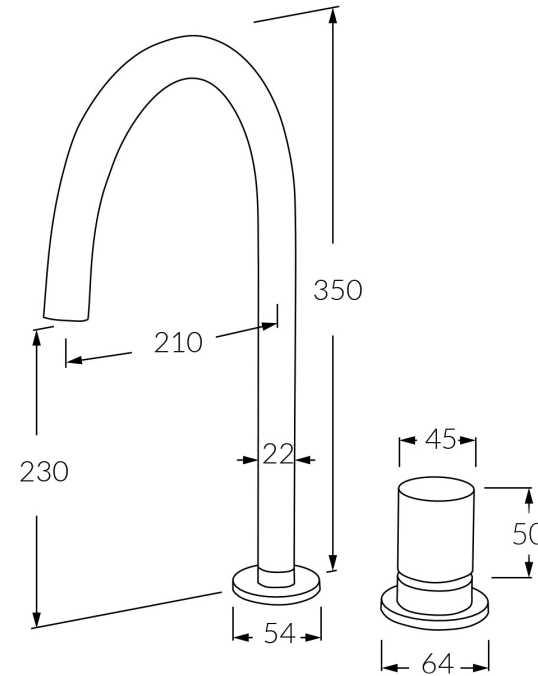

Circa Vertex Basin sink hob mixer set

SUSSEX

Product code

RBSHMS-V

Product features

- Designed and manufactured in Australia
- All brass construction
- Textured handle
- Swivel outlet
- 35mm ceramic disc cartridge
- Available in a range of high quality, durable finishes inc. LUXPVD®
- Minimal, refined design to complement any contemporary space
- Matching tapware and showers

BATHROOM COLLECTIVE

Phone Number: (02) 9011-5711

AS/NZS 3718:2005
LIC. 20081

While we aim to ensure the specifications shown are correct at time of printing, Sussex Taps reserves the right to make modifications without prior notice. Always use the physical product for accurate measurements. Dimensions are subject to change without notice. All measurements are shown in millimetres.