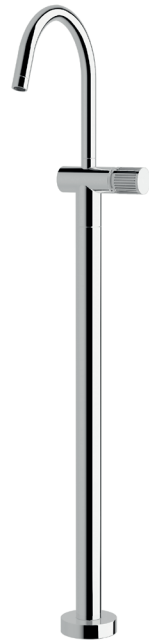

Circa Vertex Floormount mixer

SUSSEX

Product code

RFMCT-V

Product features

- Designed and manufactured in Australia
- All brass construction
- Textured handle
- Swivel outlet
- 35mm ceramic disc cartridge
- Sussex floormount fixing valve
- Available in a range of high quality, durable finishes inc. LUXPVD®
- Minimal, refined design to complement any contemporary space
- Matching tapware and showers