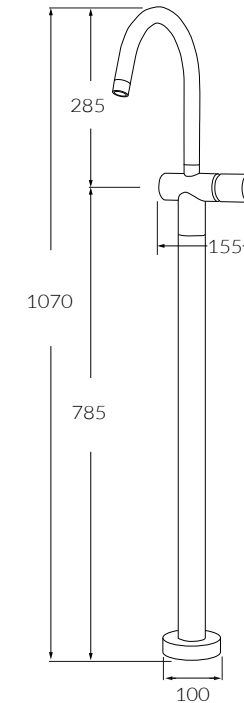

Circa Vertex Floormount mixer

SUSSEX

Product code

RFMCT-V

Product features

- Designed and manufactured in Australia
- All brass construction
- Textured handle
- Swivel outlet
- 35mm ceramic disc cartridge
- Sussex floormount fixing valve
- Available in a range of high quality, durable finishes inc. LUXPVD®
- Minimal, refined design to complement any contemporary space
- Matching tapware and showers