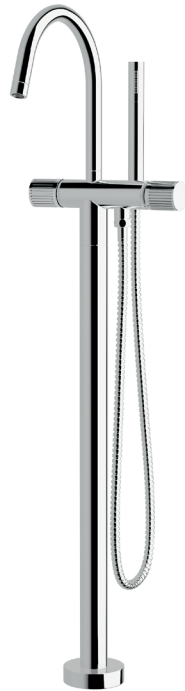

Circa Vertex Floormount mixer with hand shower

SUSSEX

BATHROOM COLLECTIVE

Phone Number: (02) 9011-5711

Product code

RFMHT-V

Product features

- Designed and manufactured in Australia
- All brass construction
- Textured handle
- Swivel outlet
- 35mm ceramic disc cartridge
- Sussex floormount fixing valve
- Available in a range of high quality, durable finishes inc. LUXPVD®
- Minimal, refined design to complement any contemporary space
- Matching tapware and showers

Warranty

15 Year overall warranty.
Refer to Warranty sheet for specific information.

Pressure rating

300 - 500kPa

Temperature rating

1 - 65°C

WELS rating

3 star - 8.5lt/min