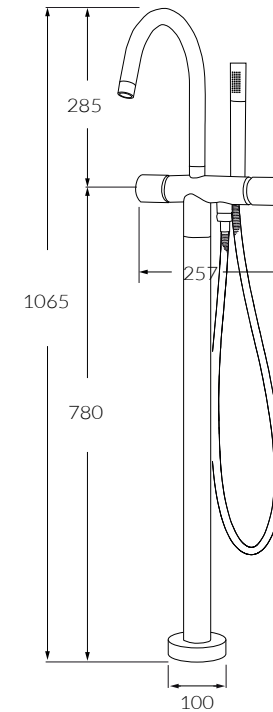

Circa Vertex Floormount mixer with hand shower

SUSSEX

BATHROOM COLLECTIVE

Phone Number: (02) 9011-5711

Product code

RFMHT-V

Product features

- Designed and manufactured in Australia
- All brass construction
- Textured handle
- Swivel outlet
- 35mm ceramic disc cartridge
- Sussex floormount fixing valve
- Available in a range of high quality, durable finishes inc. LUXPVD®
- Minimal, refined design to complement any contemporary space
- Matching tapware and showers

Warranty

15 Year overall warranty.
Refer to Warranty sheet for specific information.

Pressure rating

300 - 500kPa

Temperature rating

1 - 65°C

WELS rating

3 star - 8.5lt/min