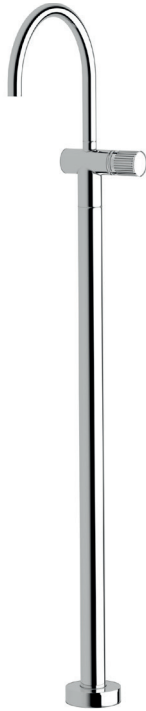

Circa Vertex Floormount basin mixer

SUSSEX

BATHROOM COLLECTIVE

Phone Number: (02) 9011-5711

Product code

RFMBMCT-V

Product features

- Designed and manufactured in Australia
- All brass construction
- Textured handle
- Swivel outlet
- 35mm ceramic disc cartridge
- Sussex floormount fixing valve
- Available in a range of high quality, durable finishes inc. LUXPVD®
- Minimal, refined design to complement any contemporary space
- Matching tapware and showers