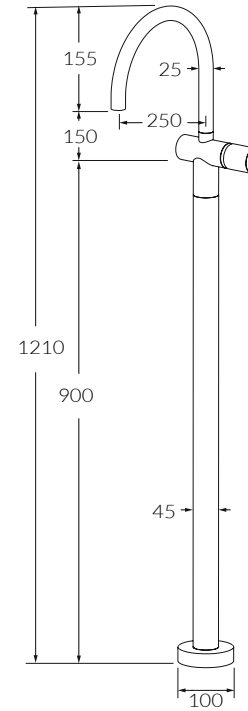

Circa Vertex Floormount basin mixer

SUSSEX

BATHROOM COLLECTIVE

Phone Number: (02) 9011-5711

Product code

RFMBMCT-V

Product features

- Designed and manufactured in Australia
- All brass construction
- Textured handle
- Swivel outlet
- 35mm ceramic disc cartridge
- Sussex floormount fixing valve
- Available in a range of high quality, durable finishes inc. LUXPVD®
- Minimal, refined design to complement any contemporary space
- Matching tapware and showers