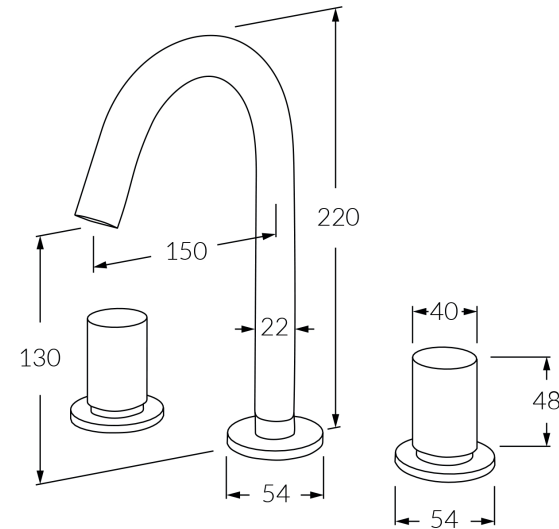

Circa Vertex Basin set

SUSSEX

BATHROOM COLLECTIVE

Phone Number: (02) 9011-5711

Product code

RBS-V

Product features

- Designed and manufactured in Australia
- All brass construction
- Textured handle
- 1/2 turn ceramic disc spindles
- Swivel outlet
- Retro fitable
- Available in a range of high quality, durable finishes inc. LUXPVD®
- Minimal, refined design to complement any contemporary space
- Matching tapware and showers

While we aim to ensure the specifications shown are correct at time of printing, Sussex Taps reserves the right to make modifications without prior notice. Always use the physical product for accurate measurements. Dimensions are subject to change without notice. All measurements are shown in millimetres.