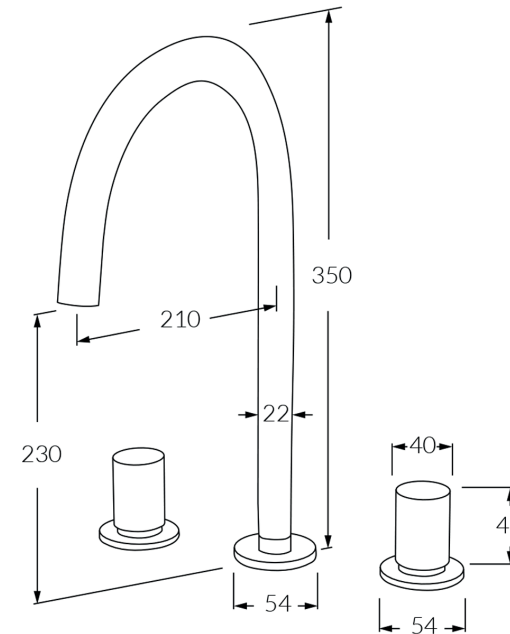

Circa Vertex Basin sink high set

SUSSEX

BATHROOM COLLECTIVE

Phone Number: (02) 9011-5711

Product code

RBSHS-V

Product features

- Designed and manufactured in Australia
- All brass construction
- Textured handle
- 1/2 turn ceramic disc spindles
- Swivel outlet
- Retro fitable
- Available in a range of high quality, durable finishes inc. LUXPVD®
- Minimal, refined design to complement any contemporary space
- Matching tapware and showers