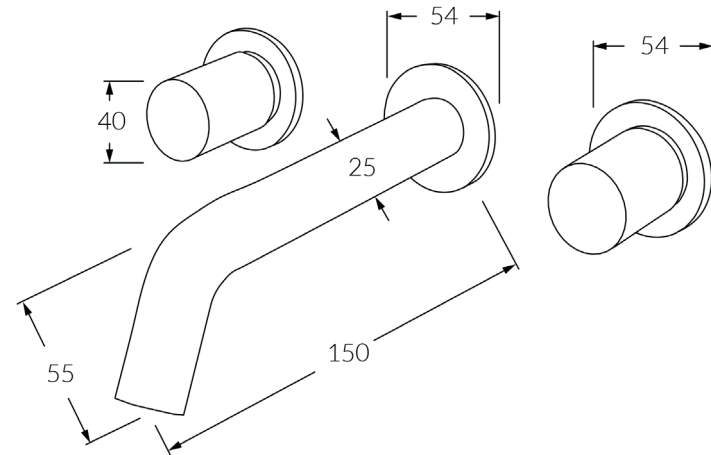

Circa Vertex
Wall basin set 150mm

SUSSEX

BATHROOM COLLECTIVE

Phone Number: (02) 9011-5711

Product code

RWBS150-V

Product features

- Designed and manufactured in Australia
- All brass construction
- Textured handle
- 1/2 turn ceramic disc spindles
- Retro fitable
- Customisable
- Available in a range of high quality, durable finishes inc. LUXPVD®
- Minimal, refined design to complement any contemporary space
- Matching tapware and showers