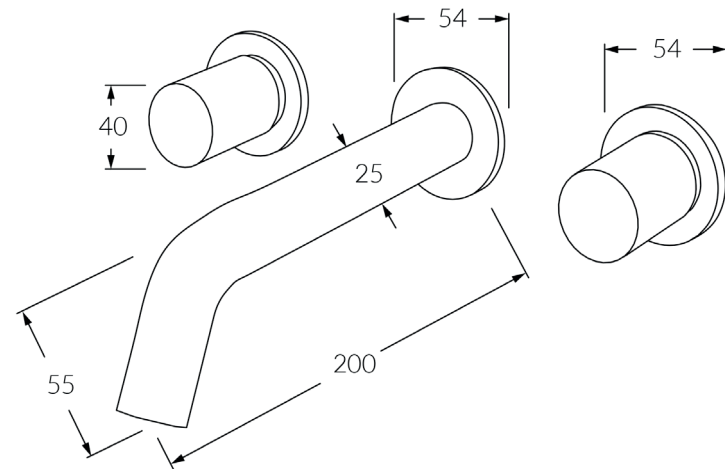

Circa Vertex Wall basin set 200mm

SUSSEX

BATHROOM COLLECTIVE

Phone Number: (02) 9011-5711

Product code

RWBS200-V

Product features

- Designed and manufactured in Australia
- All brass construction
- Textured handle
- 1/2 turn ceramic disc spindles
- Retro fitable
- Customisable
- Available in a range of high quality, durable finishes inc. LUXPVD®
- Minimal, refined design to complement any contemporary space
- Matching tapware and showers