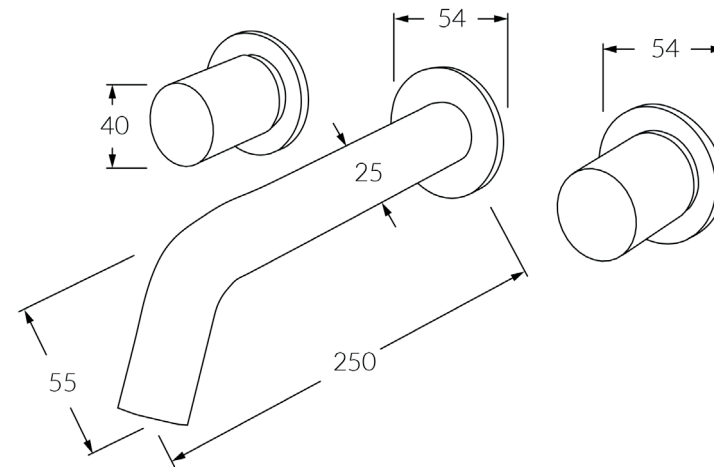

Circa Vertex  
**Wall basin set 250mm**

**SUSSEX**

**BATHROOM COLLECTIVE**

Phone Number: (02) 9011-5711

**Product code**

RWBS250-V

**Product features**

- Designed and manufactured in Australia
- All brass construction
- Textured handle
- 1/2 turn ceramic disc spindles
- Retro fitable
- Customisable
- Available in a range of high quality, durable finishes inc. LUXPVD®
- Minimal, refined design to complement any contemporary space
- Matching tapware and showers