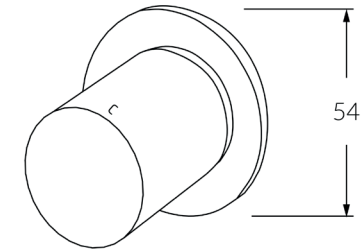

Circa Vertex Wall top assembly

SUSSEX

Product code

RWTA-V

Product features

- Designed and manufactured in Australia
- All brass construction
- Textured handle
- 1/2 turn ceramic disc spindles
- Retro fitable
- Available in a range of high quality, durable finishes inc. LUXPVD®
- Minimal, refined design to complement any contemporary space
- Matching tapware and showers