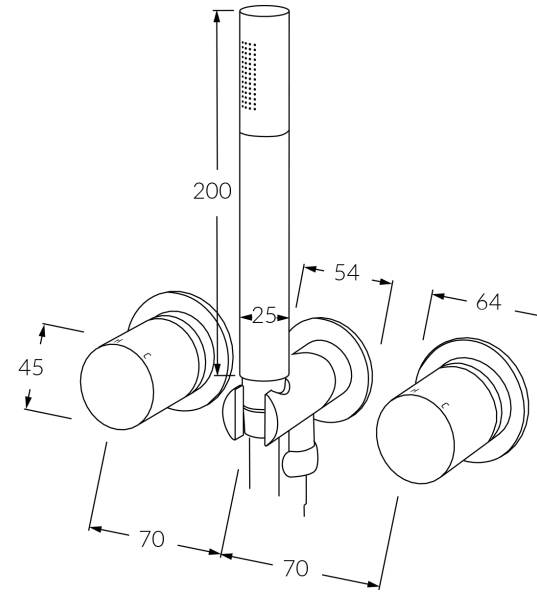

Circa Vertex Shower mixer system

SUSSEX

BATHROOM COLLECTIVE

Phone Number: (02) 9011-5711

Product code

RSMS-V

Product features

- Designed and manufactured in Australia
- All brass construction
- Textured handle
- 35mm ceramic disc cartridge
- Incorporating Sussex Masterfit
- Available in a range of high quality, durable finishes inc. LUXPVD®
- Minimal, refined design to complement any contemporary space
- Matching tapware and showers