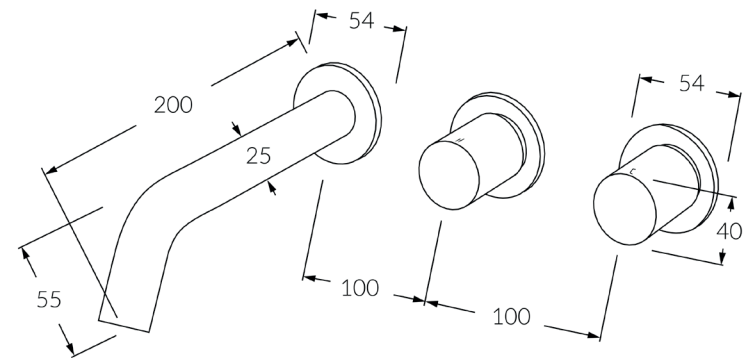

Circa Vertex Wall bath hostess system 200mm

SUSSEX

Product code

RBHS200RH-V

Product features

- Designed and manufactured in Australia
- All brass construction
- Textured handle
- 1/2 turn ceramic disc spindles
- Incorporating Sussex Masterfit
- Customisable
- Available in a range of high quality, durable finishes inc. LUXPVD®
- Minimal, refined design to complement any contemporary space
- Matching tapware and showers