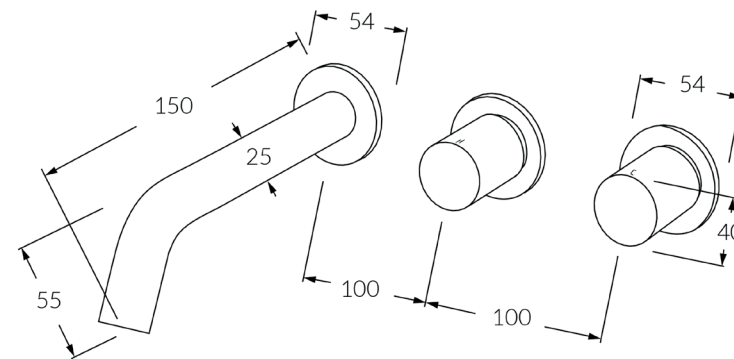

Circa Vertex
Wall basin hostess system 150mm

SUSSEX

BATHROOM COLLECTIVE

Phone Number: (02) 9011-5711

Product code

RWBHS150RH-V

Product features

- Designed and manufactured in Australia
- All brass construction
- Textured handle
- 1/2 turn ceramic disc spindles
- Incorporating Sussex Masterfit
- Customisable
- Available in a range of high quality, durable finishes inc. LUXPVD®
- Minimal, refined design to complement any contemporary space
- Matching tapware and showers