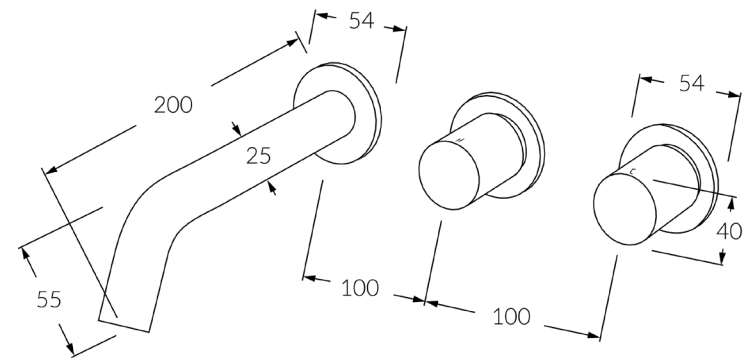

Circa Vertex Wall basin hostess system 200mm

SUSSEX

Product code

RWBHS200RH-V

Product features

- Designed and manufactured in Australia
- All brass construction
- Textured handle
- 1/2 turn ceramic disc spindles
- Incorporating Sussex Masterfit
- Customisable
- Available in a range of high quality, durable finishes inc. LUXPVD®
- Minimal, refined design to complement any contemporary space
- Matching tapware and showers

Warranty

15 Year overall warranty.
Refer to Warranty sheet for specific information.

Pressure rating

300 - 500kPa

Temperature rating

1 - 65°C

WELS rating

5 star - 5.5lt/min

sussextaps.com.au

BATHROOM COLLECTIVE

Phone Number: (02) 9011-5711

AS/NZS 3718:2005
LIC. 20081

While we aim to ensure the specifications shown are correct at time of printing, Sussex Taps reserves the right to make modifications without prior notice. Always use the physical product for accurate measurements. Dimensions are subject to change without notice. All measurements are shown in millimetres.

Copyright © Sussex Taps