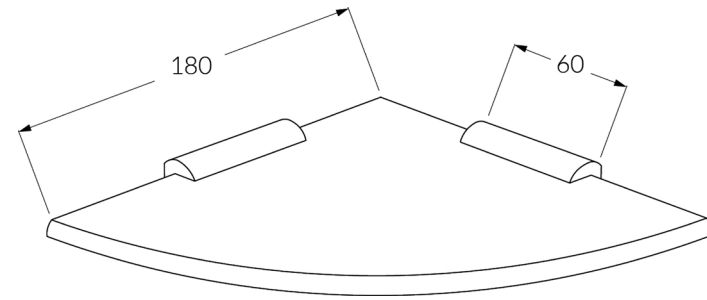

Voda Corner shelf

SUSSEX

Product code

VCS180

Product features

- Designed and manufactured in Australia
- 2 point fixings
- Available in a range of high quality, durable finishes inc. LUXPVD®
- Minimal, refined design to complement any contemporary space
- Matching tapware, showers and accessories